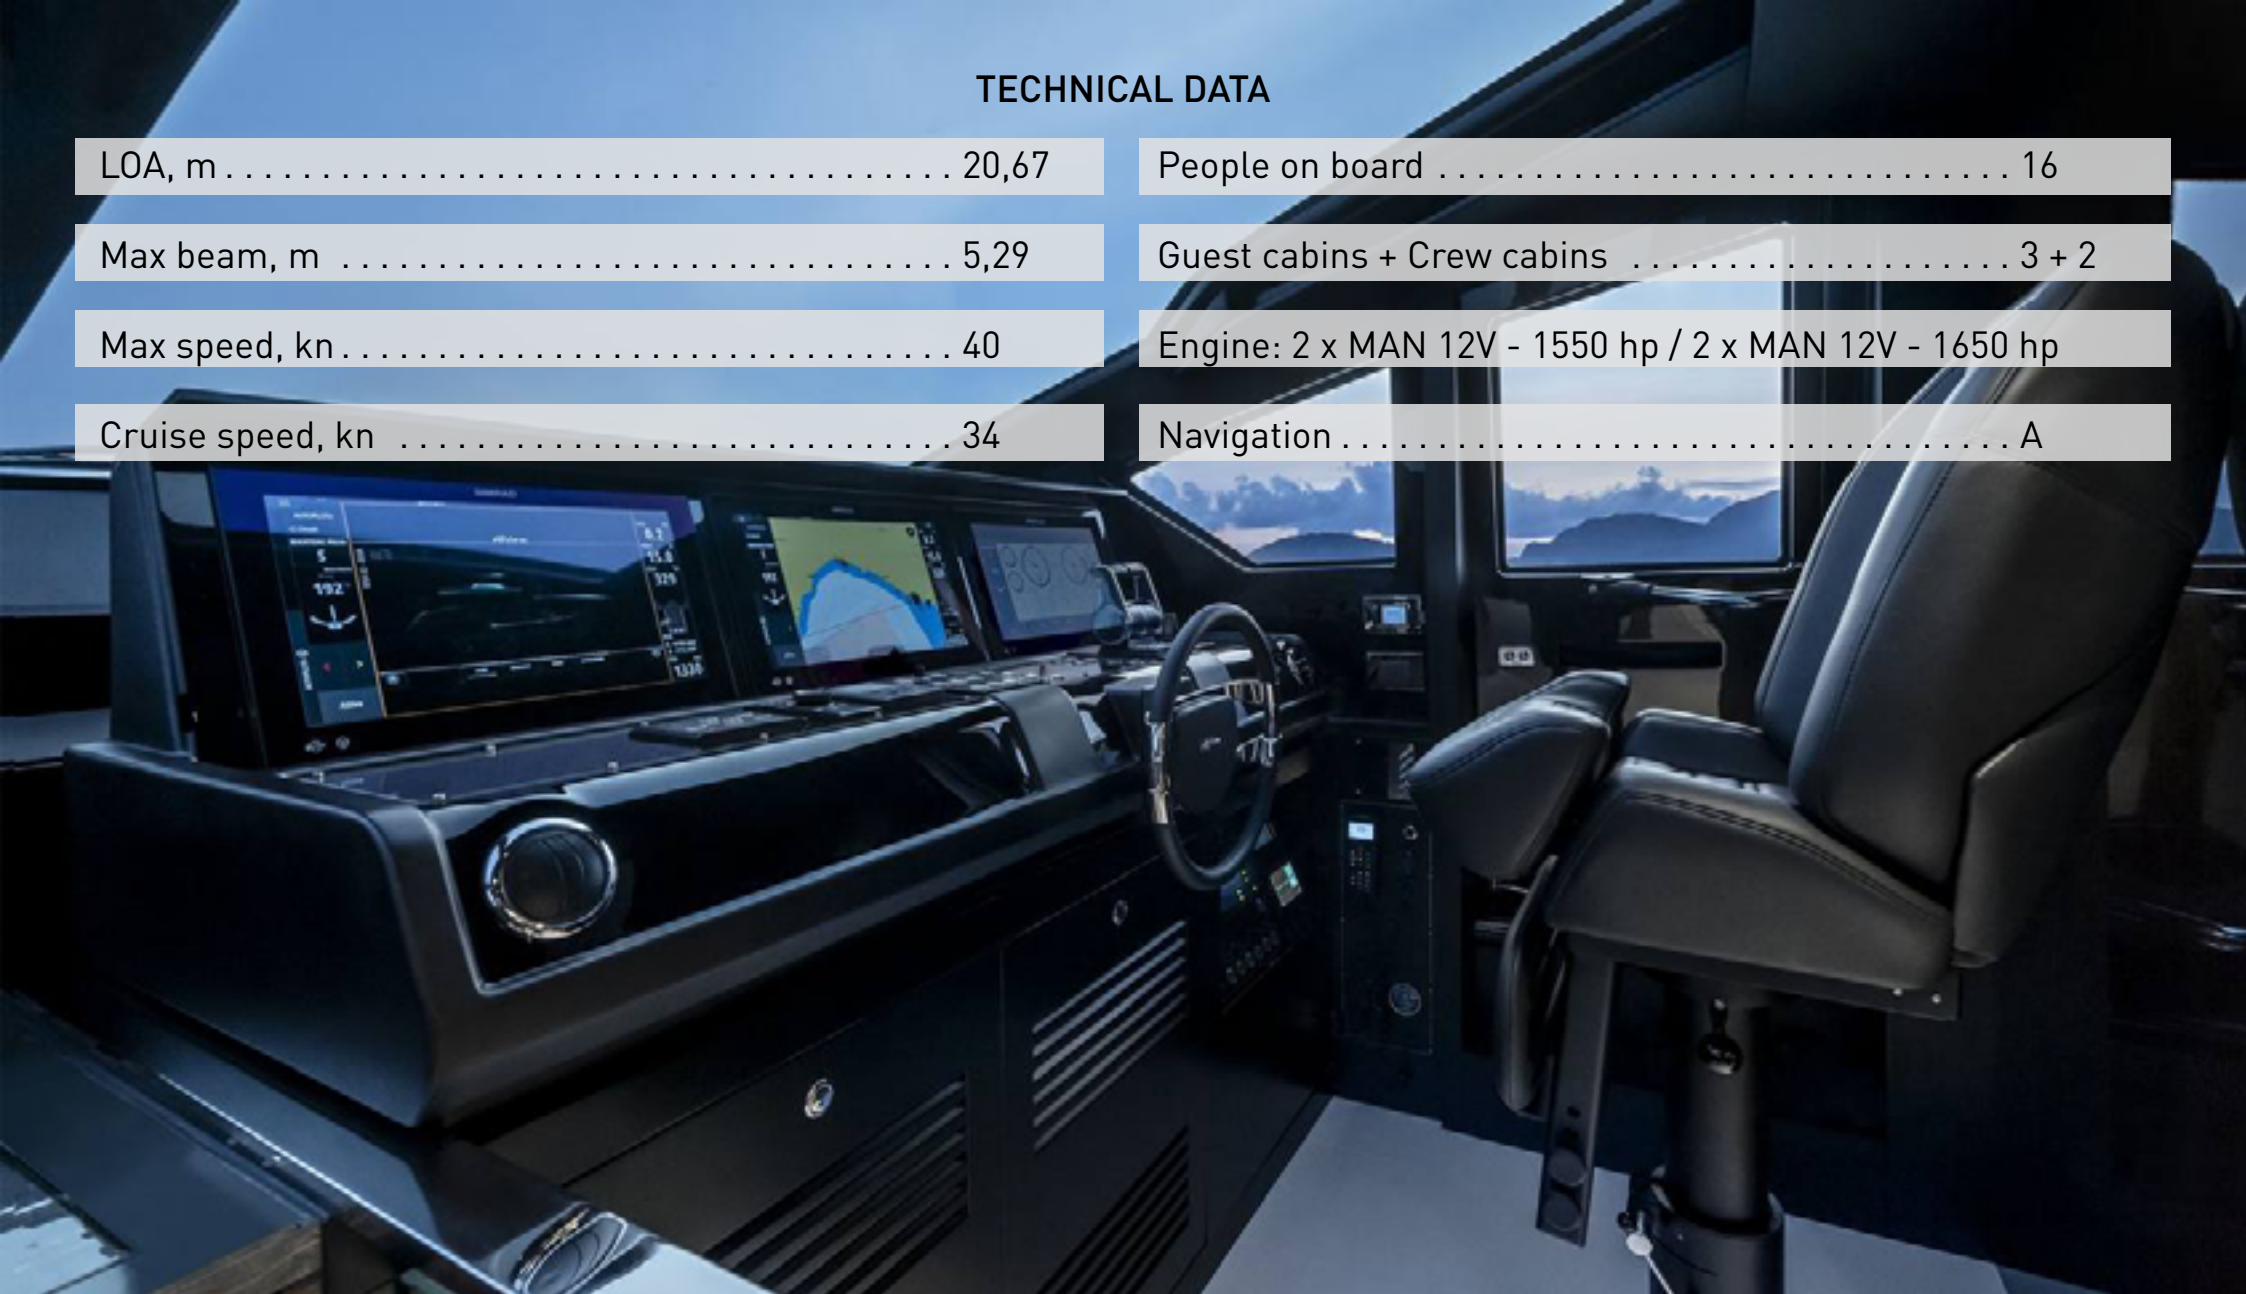

People on board 16

Guest cabins + Crew cabins 3 + 2

Engine: 2 x MAN 12V - 1550 hp / 2 x MAN 12V - 1650 hp

Navigation A

**PETREL GLOBAL SHIPS
& BOATS TRADING LLC**

Office 621, 6th Floor Block A, Business Village.
Port-Saeed Deira, Dubai UAE
www.petrel-global.com, tel.: +971 52 821 6411