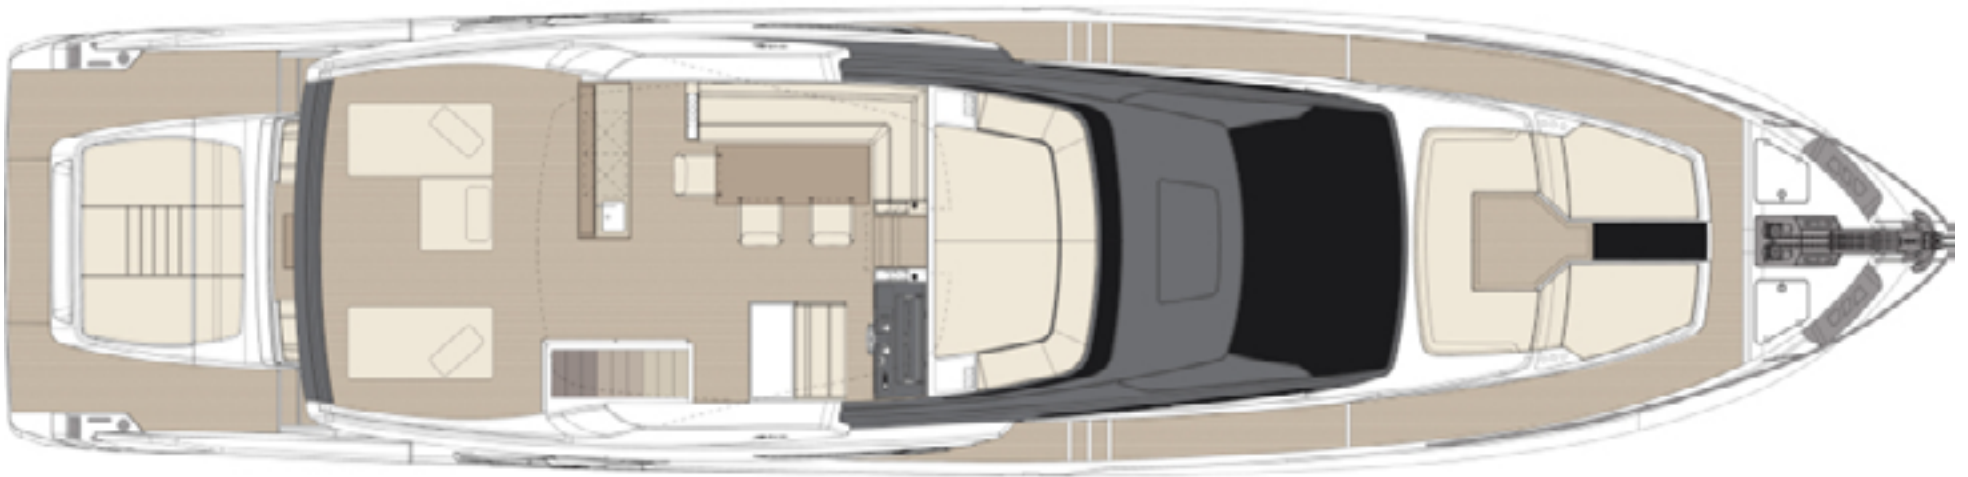

Office 621, 6th Floor Block A, Business Village.
Port-Saeed Deira, Dubai UAE
www.petrel-global.com, tel.: +971 52 821 6411

RIVA 82 |

15

TOP DECK

SUN DECK

MAIN DECK

LOWER DECK

ADDITIONAL OPTIONS