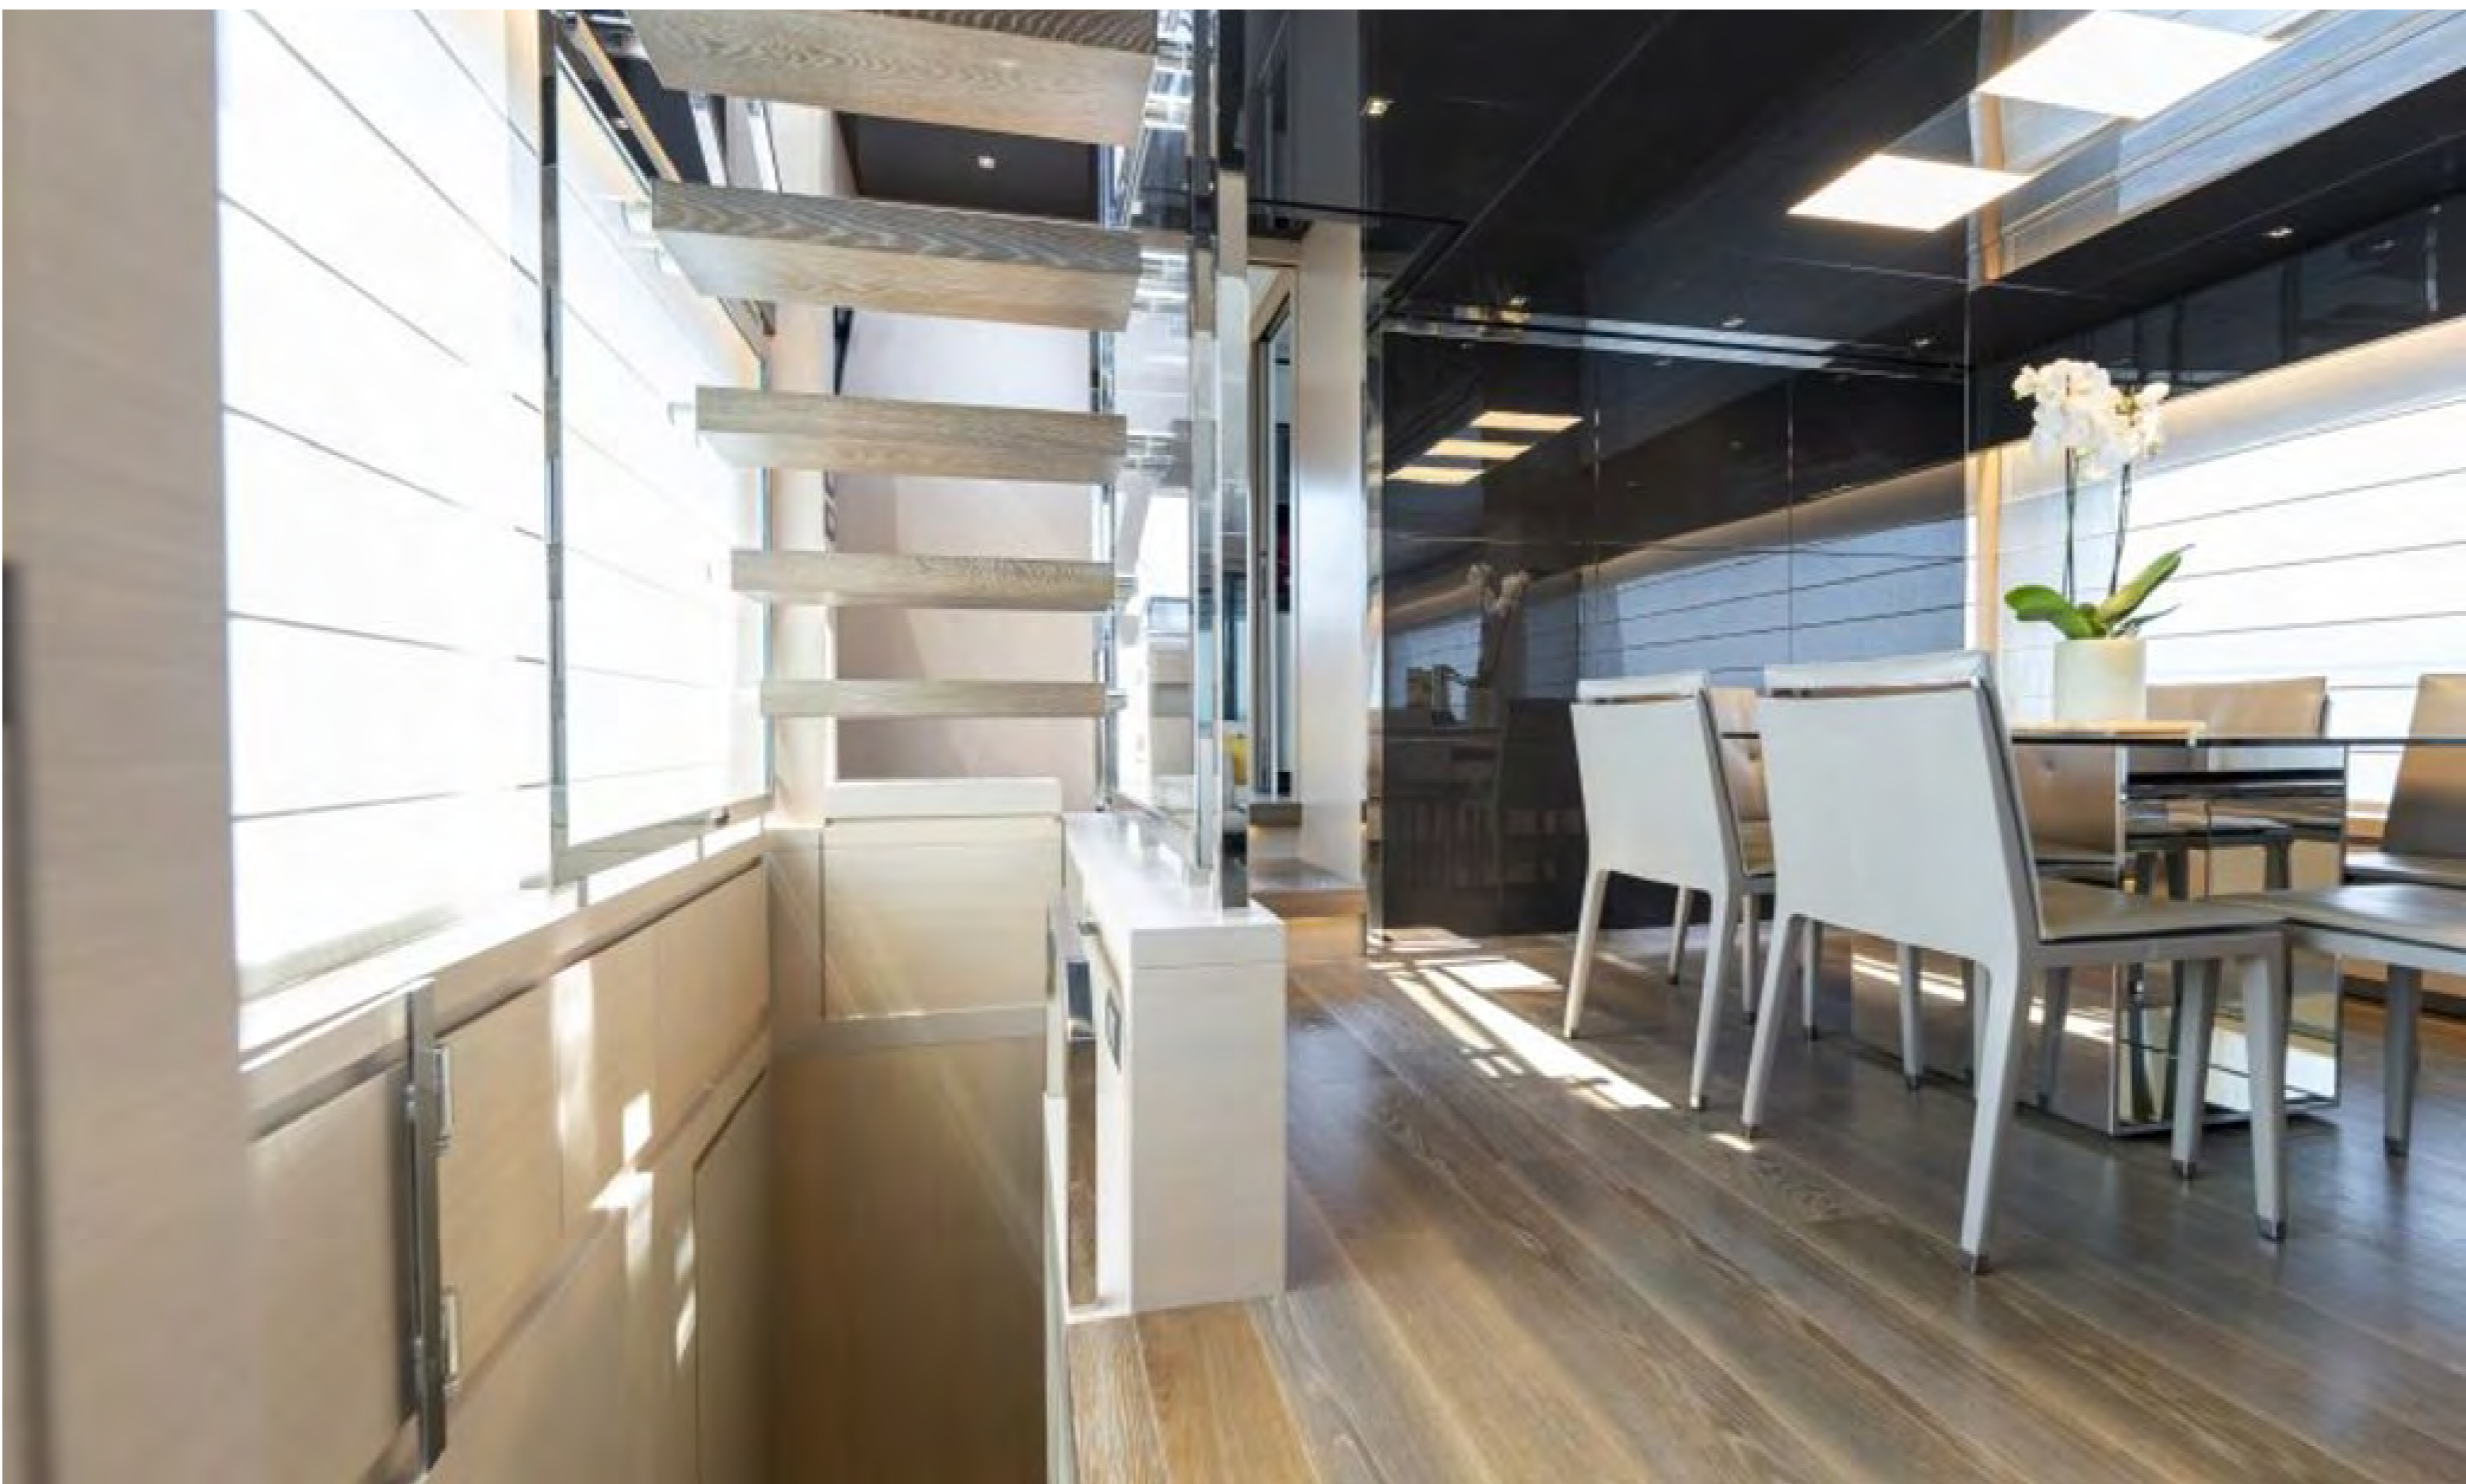

SANLORENZO

**PETREL GLOBAL SHIPS
& BOATS TRADING LLC**

Office 621, 6th Floor Block A, Business Village.
Port-Saeed Deira, Dubai UAE
www.petrel-global.com, tel.: +971 52 821 6411

86

16