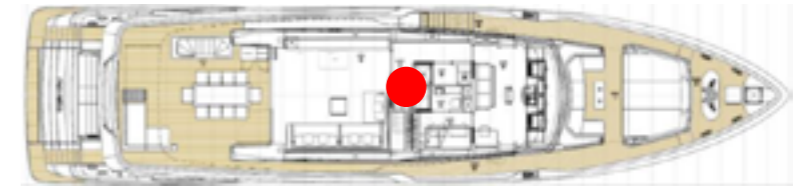

HOOK_OPT
Mod. LOGIC
Ref: 2260321b y COSMIC

HANDRAIL FROM UD TO MD

HANDRAIL FROM MD TO LD

HANDRAILS IN STAIR CASE_STD
 •S ATIN METAL

Steps: Custom shape

Finishing: Wooden floor similar parquet

UPHOLSTERY IN NOVABUK COL 18