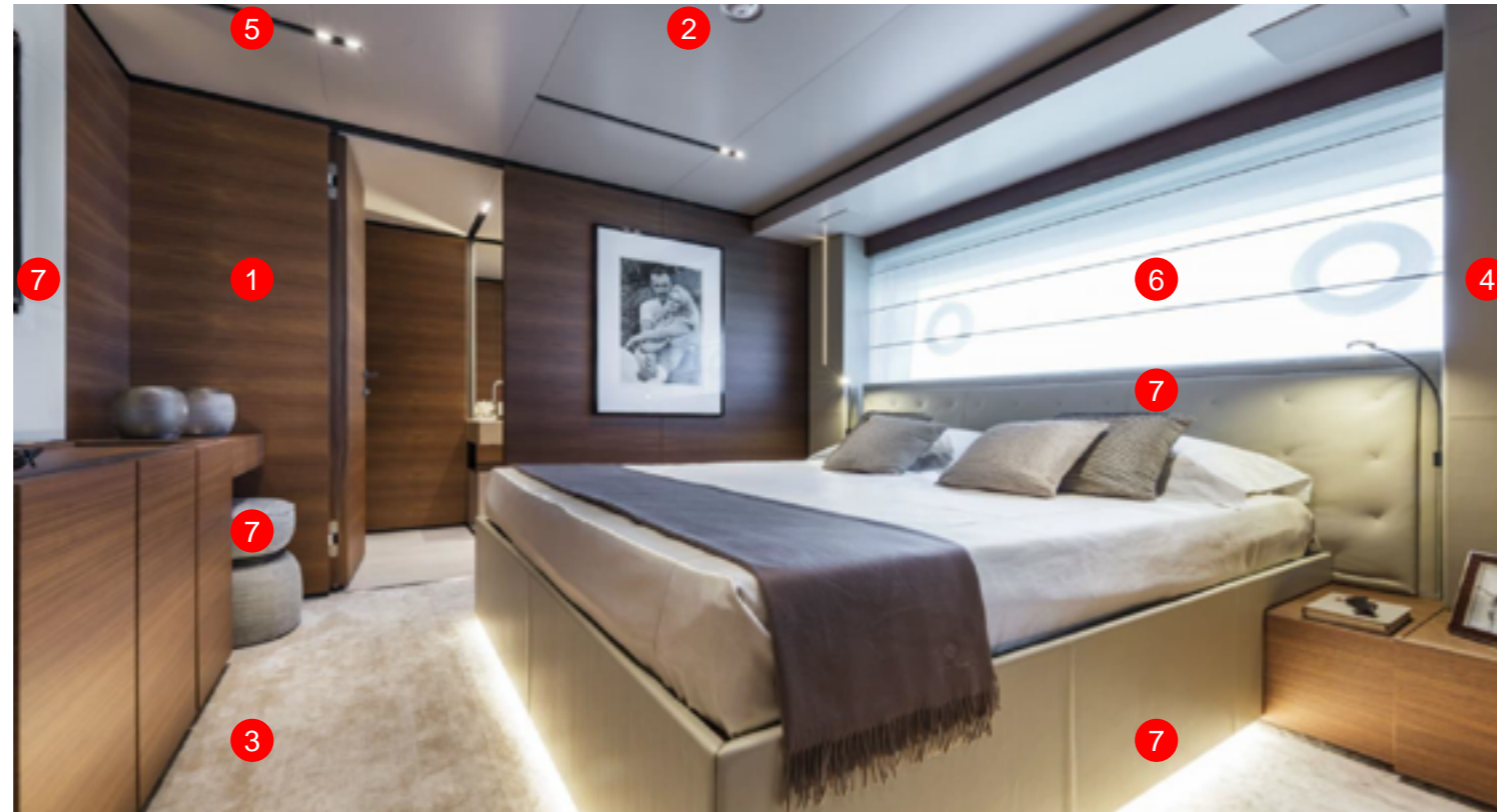

1. BOAT WOOD

in ALPI LIGNUM
XILO STRIPED XL SAND
18.06

2. CEILING_STD

In lacquered wood matt
NCS-S 1002 Y50R

3. CARPET_OPT

Mod. JAB AMAZE 3730/072

4. COLUMNS

LACQUERED MATT WOOD
COL. GHIACCIO 666

WOOD INSTEAD MIRRORS_OPT

ADDITIONAL MIRROR
BEHIND THE DOOR_OPT

**5. CEILING BACK
FRAMES_STD**

In lacquered NCS S 8500 N
(black matt)

6. CURTAIN_STD

(roman blind)
ZR SLOW
10665 982

**7. TVF RAME, BED HEADBOARD,
BED FRAME AND OTTOMAN_STD**

UPHOLSTERY IN LEATHER
MASTROTTO LINEA COLOR 666
GHIACCIO