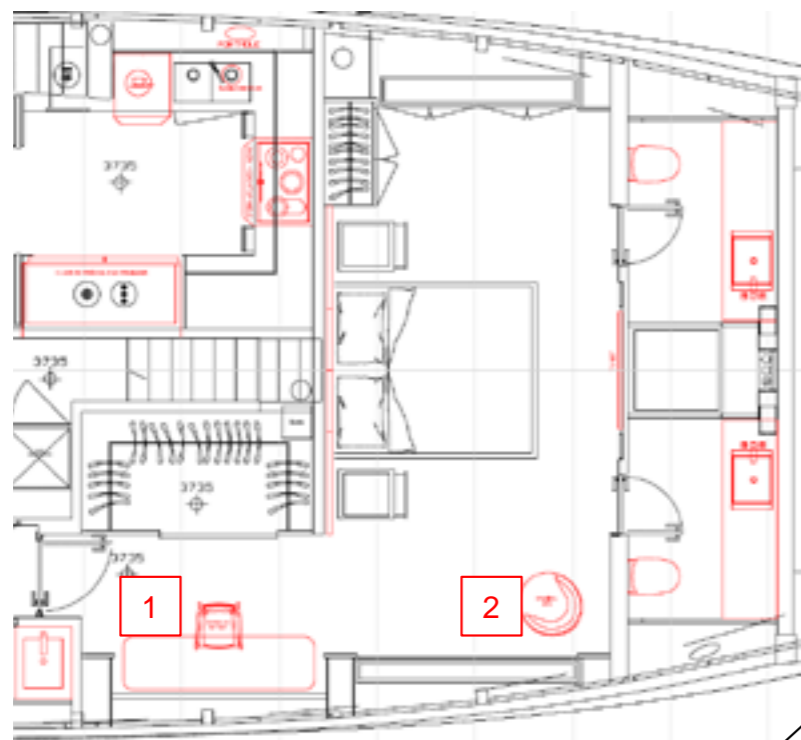

BED HEADBOARD & BED FRAME
UPHOLSTERY IN NABUK
CRP C/3402

Design of bedside table TBD

If you choose freestanding bedside table you will see the socket on the head near the window

READINGLIGHTS_OPT

MODC UPIDOQ BY BCM
BLACKS ATIN NICKEL