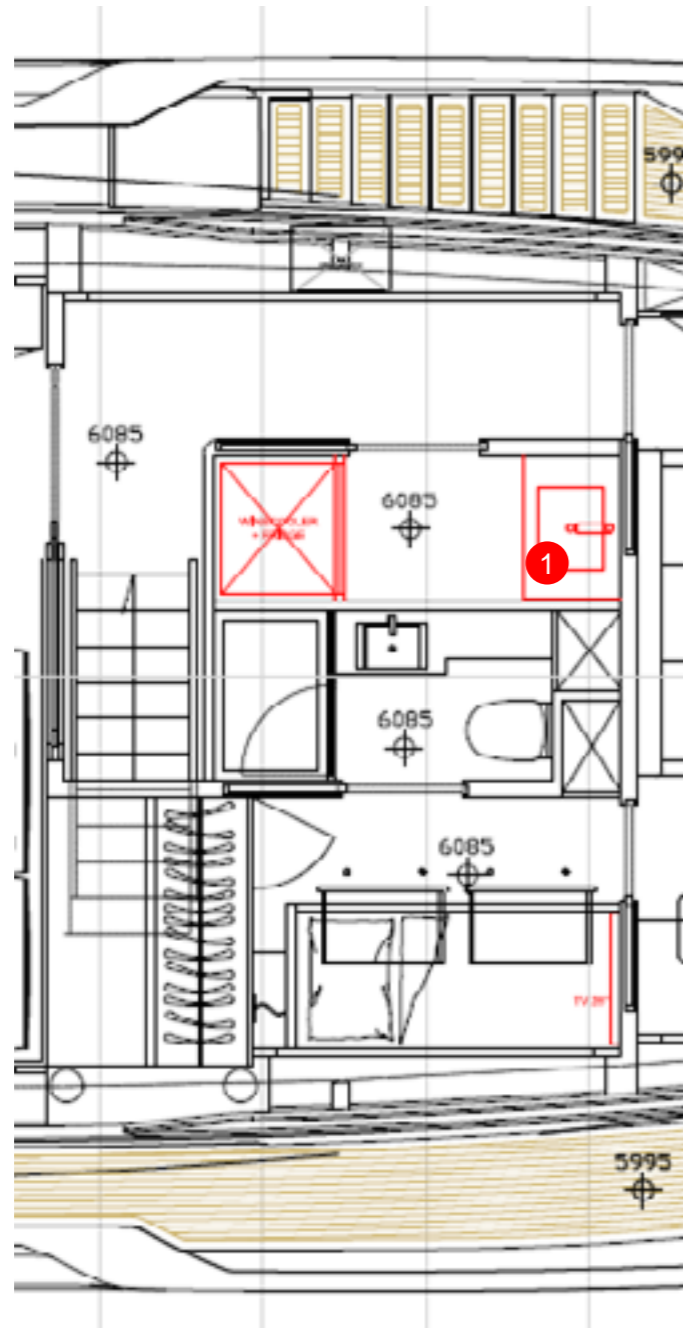

1 BUILT-IN SINK AND UNDER COUNTER STORAGE