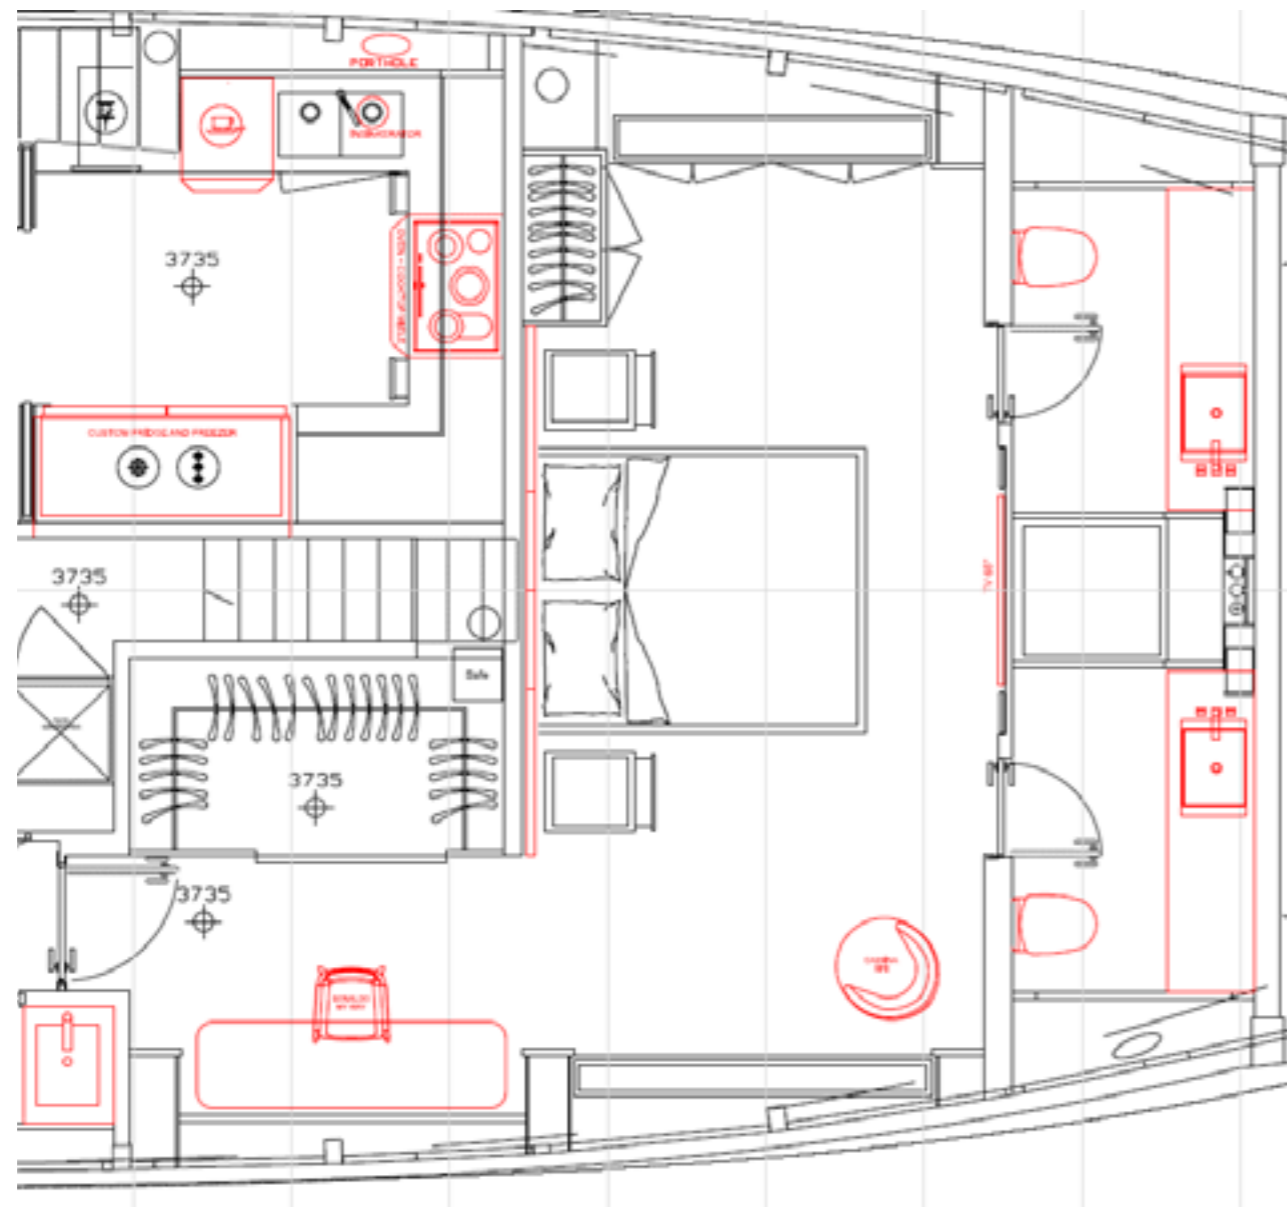

BED HEADBOARD & BED FRAME
UPHOLSTERY IN NABUK
CRP C/3402

Design of bedside table TBD

If you choose freestanding bedside table you will see the socket on the head near the window

READINGLIGHTS_OPT

MODC UPIDOQ BY BCM
BLACKS ATIN NICKEL