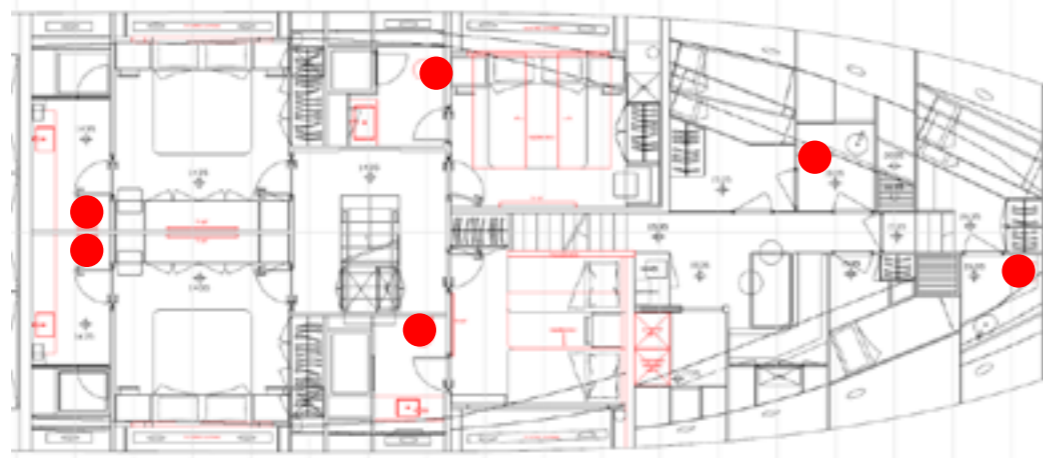

LOWER DECK

TOTO WC DIFF FROM STD

PLANUS STILO C/UGELLO

MASTER BATHROOM (2 PCS) +
LD MATHROOMS (4 PCS) + DAY
TOILET(1 PCS)+ 3 (PCS) CREW

In all bathroom there is not bidet