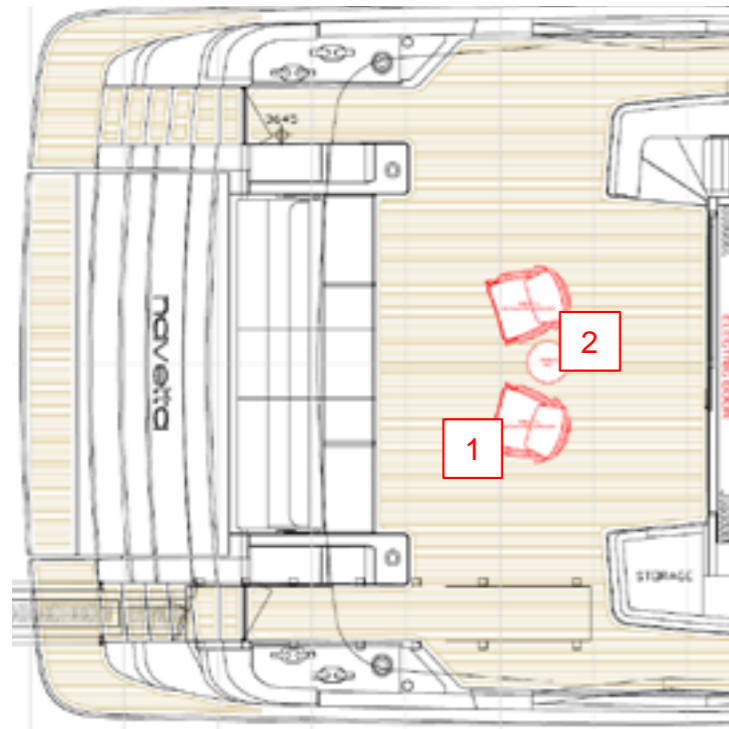

2_ SIDE TABLE_STD
MINOTTI
 BELLAGIO OUTDOOR diam60 cm

STRUCTURE: STAINLESS STEEL BRONZE
 TOP: STONE BASALTINA

3_ 2x SUNBEDS_STD
ETHIMO
 SAND

STRUCTURE: TEAK
 FABRIC: ETHITEX IVORY

1_ 2x ARMACHAIRS_STD
MINOTTI
 ASTON CORD OUTDOOR WITHOUT ARMREST