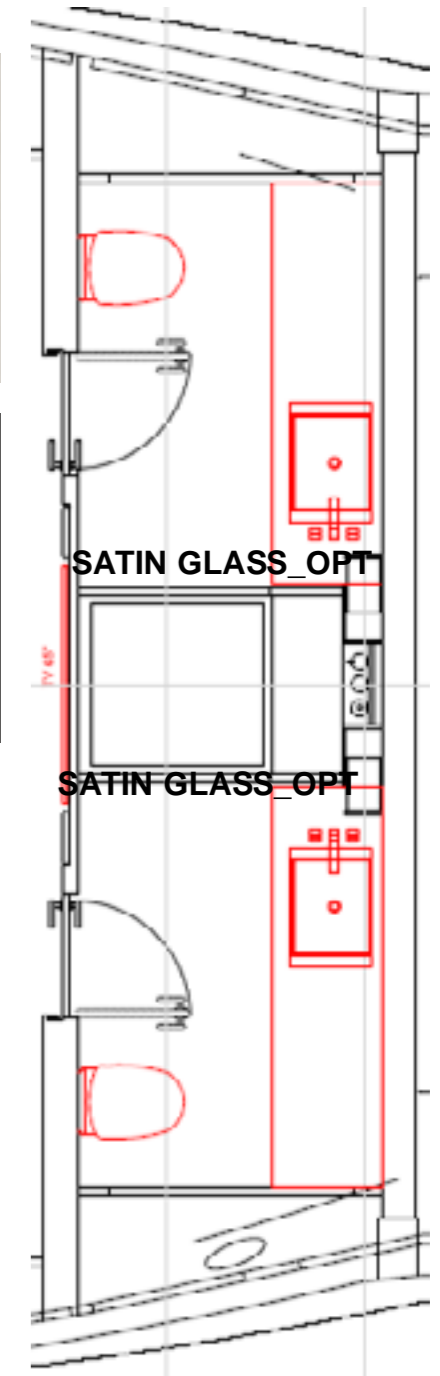

OPTIONAL LAYOUT WITH BUILT-IN SINK AND EXTENDED TOPS

INDICATIVE PICTURE

1. CIELING_STD
LACQUERED WOOD
NCS S 1002 Y 50 R

2. SHOWER FLOOR_STD
Natural teak

3. BOAT WOOD_STD
ALPI LIGNUM
XILO STRIPED XL
SAND 18.06

4. SHELF, SHOWER BENCH,
BATHROOM FLOOR_STD
In marble TRAVERTINO
BIANCO

5. VENETIAN BLINDS_STD
In lacquered wood

6. FURNITURE WALLS_STD
In black lacquered wood