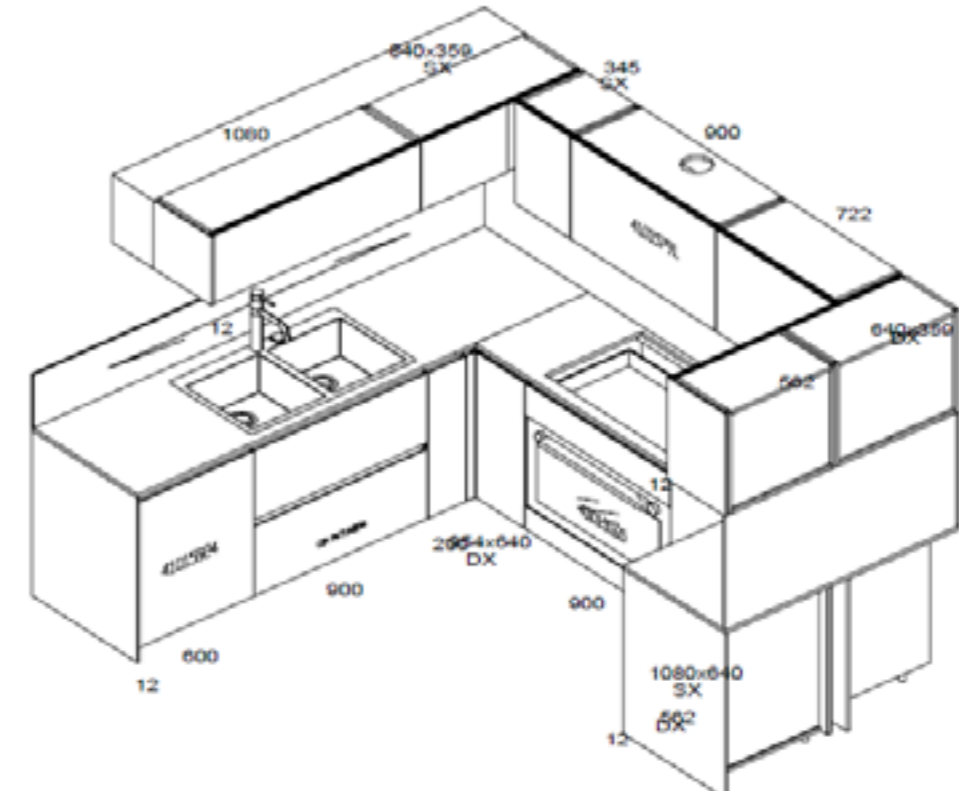

INDICATIVE PICTURE