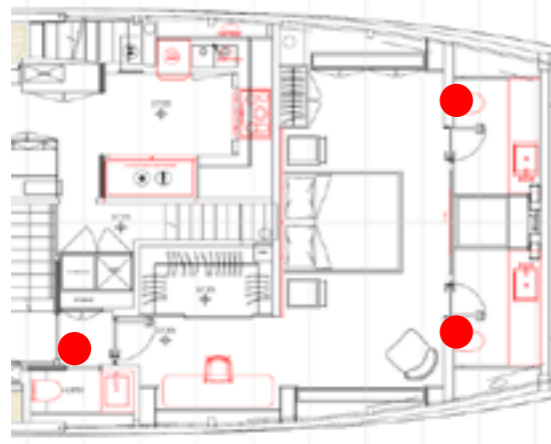

MAIN DECKU

TOTO WC DIFF FROM STD

PLANUS STILO C/UGELLO

MASTER BATHROOM (2 PCS) +
LD MATHROOMS (4 PCS) + DAY
TOILET(1 PCS)+ 3 (PCS) CREW

In all bathroom there is not bidet