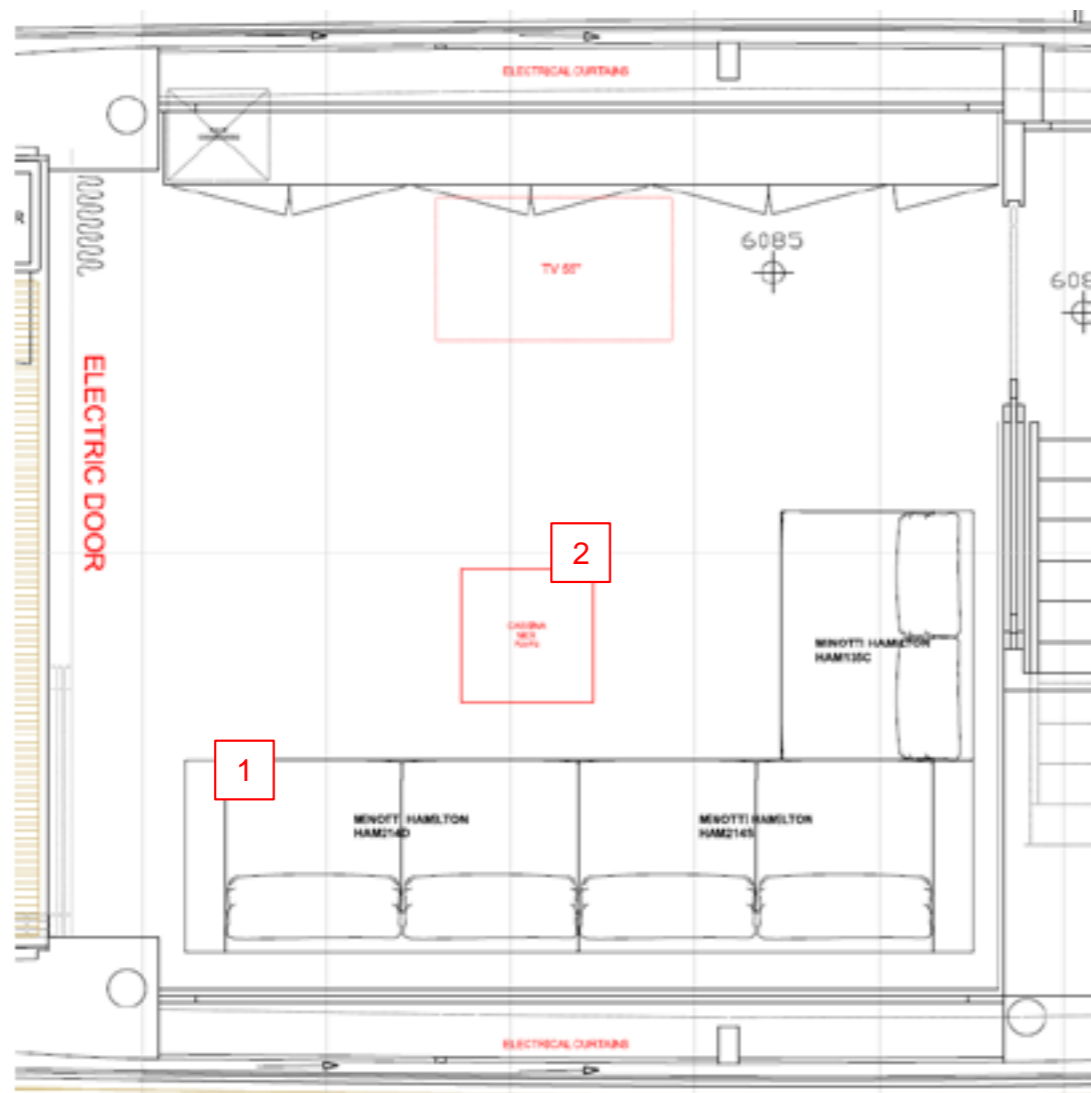

1_SOFA "L" SHAPE_STD

MINOTTI

HAMILTON – (mod. HAM214D + HAM214S + HAM135C)

FABRIC SEAT AND BACK CUSHIONS: NATTE' 01 BIANCO cat G

STRUCTURE: BLACK NICKEL

Decorative cushions not included