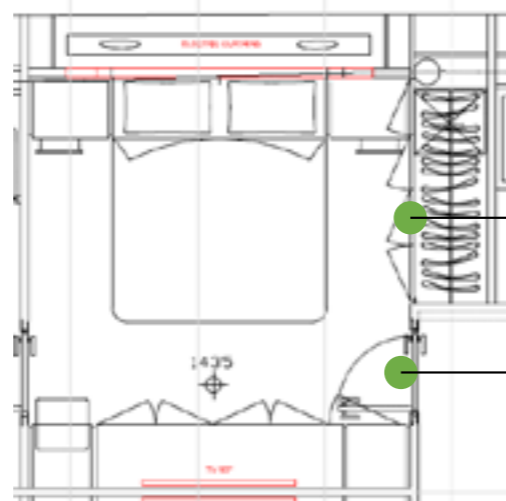

1. BOAT WOOD

in ALPI LIGNUM
XILO STRIPED XL SAND
18.06

2. CEILING_STD

In lacquered wood matt
NCS-S 1002 Y50R

3. CARPET_OPT

Mod. JAB AMAZE 3730/072

4. COLUMNS

LACQUERED MATT WOOD
COL. GHIACCIO 666

WOOD INSTEAD MIRRORS_OPT

ADDITIONAL MIRROR
BEHIND THE DOOR_OPT

**5. CEILING BACK
FRAMES_STD**

In lacquered NCS S 8500 N
(black matt)

6. CURTAIN_STD

(roman blind)
ZR SLOW
10665 982

**7. TVF RAME, BED HEADBOARD,
BED FRAME AND OTTOMAN_STD**

UPHOLSTERY IN LEATHER
MASTROTTO LINEA COLOR 666
GHIACCIO