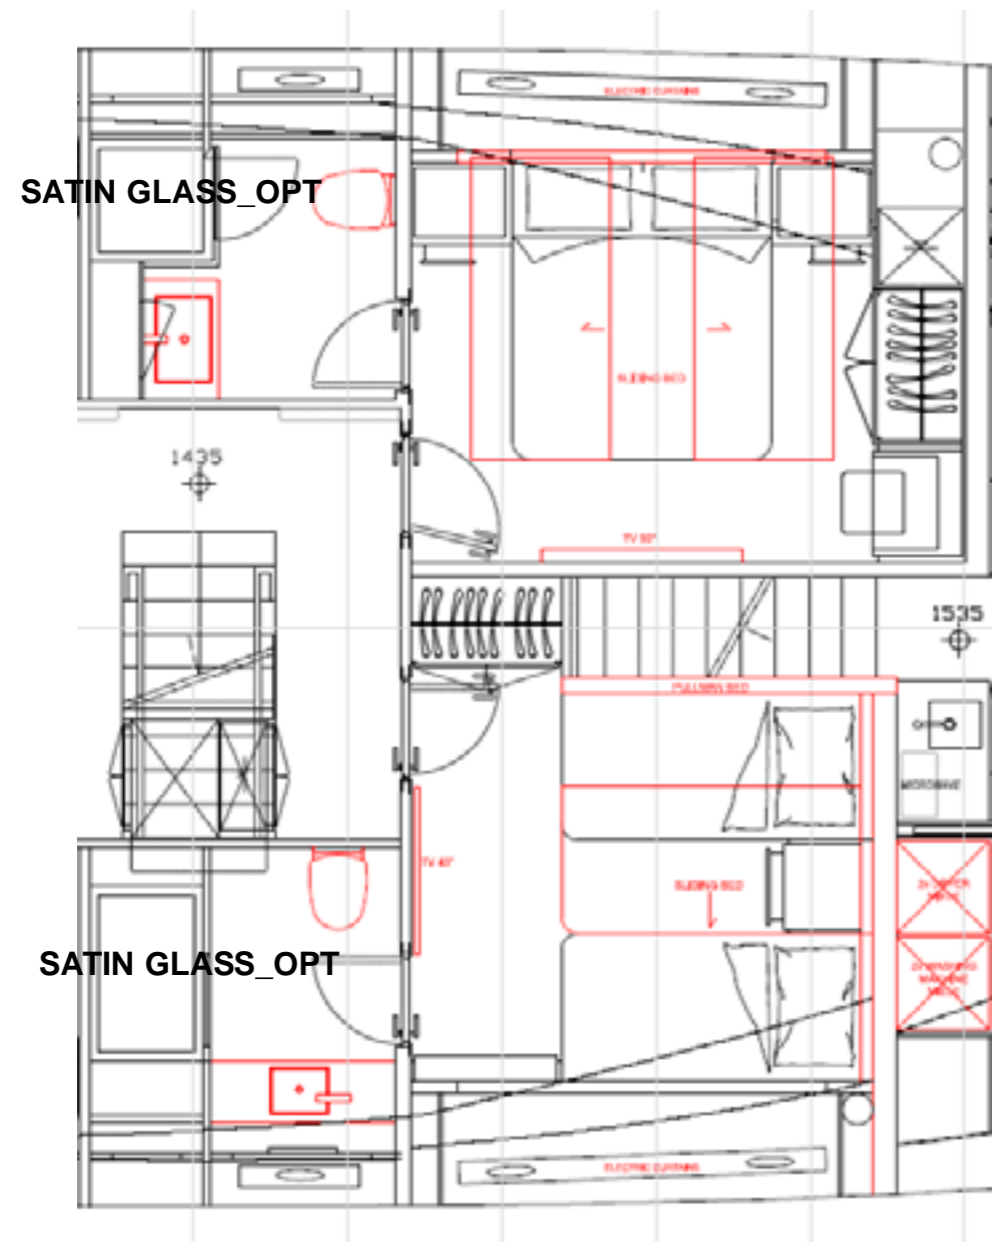

OPTIONAL LAYOUT WITH BUILT-IN SINK

BOAT WOOD
in ALPI LIGNUM
XILO STRIPED XL SAND 18.06