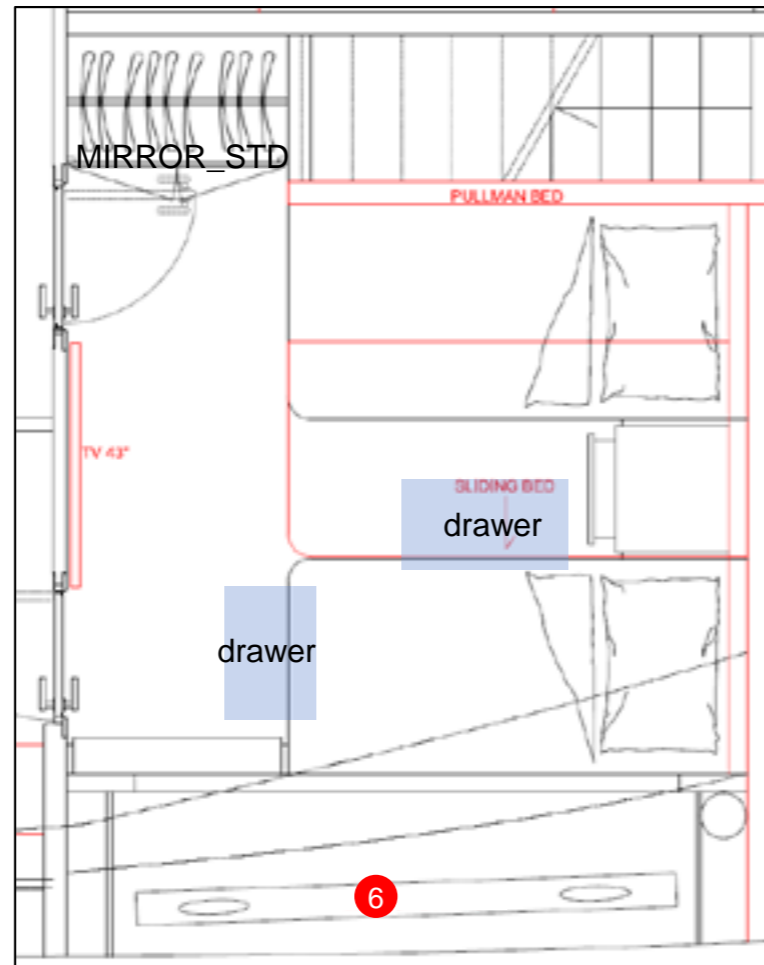

1. BOAT WOOD

in ALPI LIGNUM
XILO STRIPED XL SAND
18.06

2. CEILING_STD

In lacquered wood matt
NCS-S 1002 Y50R

3. CARPET_OPT

Mod. JAB AMAZE 3730/072

**5. CEILING BACK
FRAMES_STD**

In lacqueredN CS S 8500N
(black matt)

6. CURTAIN_STD

(roman blind)
ZR SLOW
10665 982

**7. TVF RAME, BED HEADBOARD AND
BEDF RAME_STD**

UPHOLSTERY IN LEATHER
MASTROTTOL INEA COLOR6 66
GHIACCIO

BED_OPT
N°2 drawers under bed