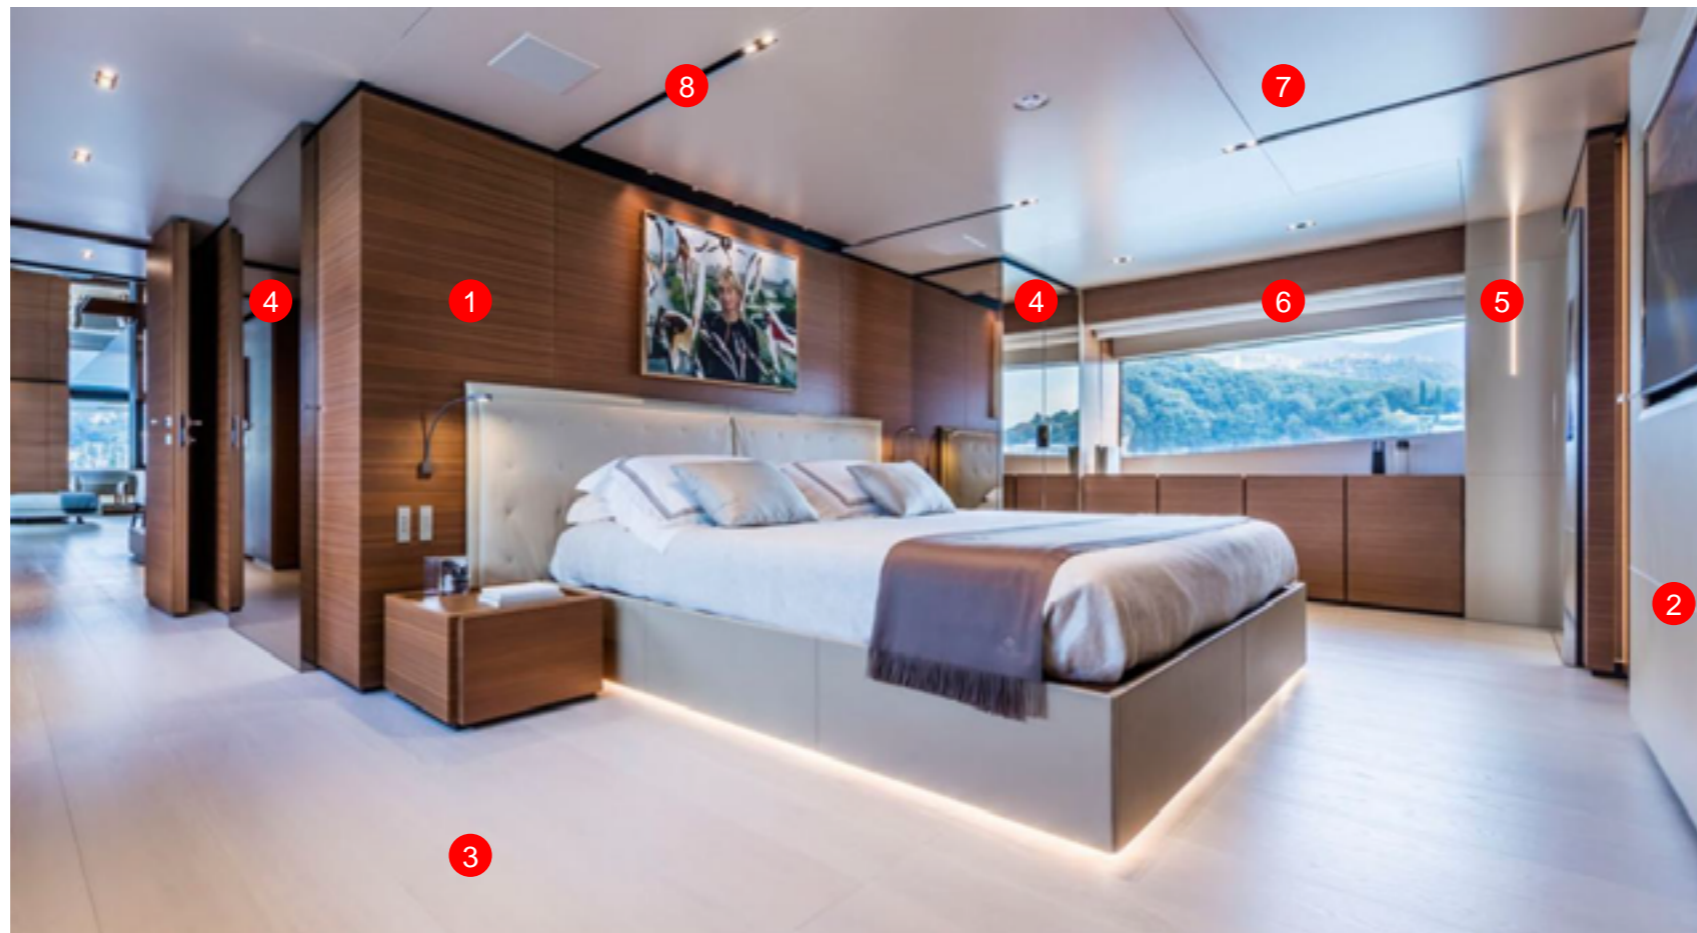

1. BOAT WOOD

in ALPI LIGNUM
XILO STRIPEDX LS AND
18.06

2. TV FRAME_STD

In leatherL INEA MASTROTTO
with stitching EARTH 667

3. CARPET_OPT

LUXURY CARPET AVEIRO
COL.10

4. BRONZE MIRROR

INDICATIVE PICTURE

5. LACQUERD COLUMNS

COL. EARTH 667

6. CURTAIN_STD

(roman blind)
ZR SLOW
10665 982

7. CEILING_STD

In lacquered wood matt
NCS-S 1002 Y50R

**8. CEILING BACK
FRAMES_STD**

In lacqueredN CS S 8500N
(black matt)