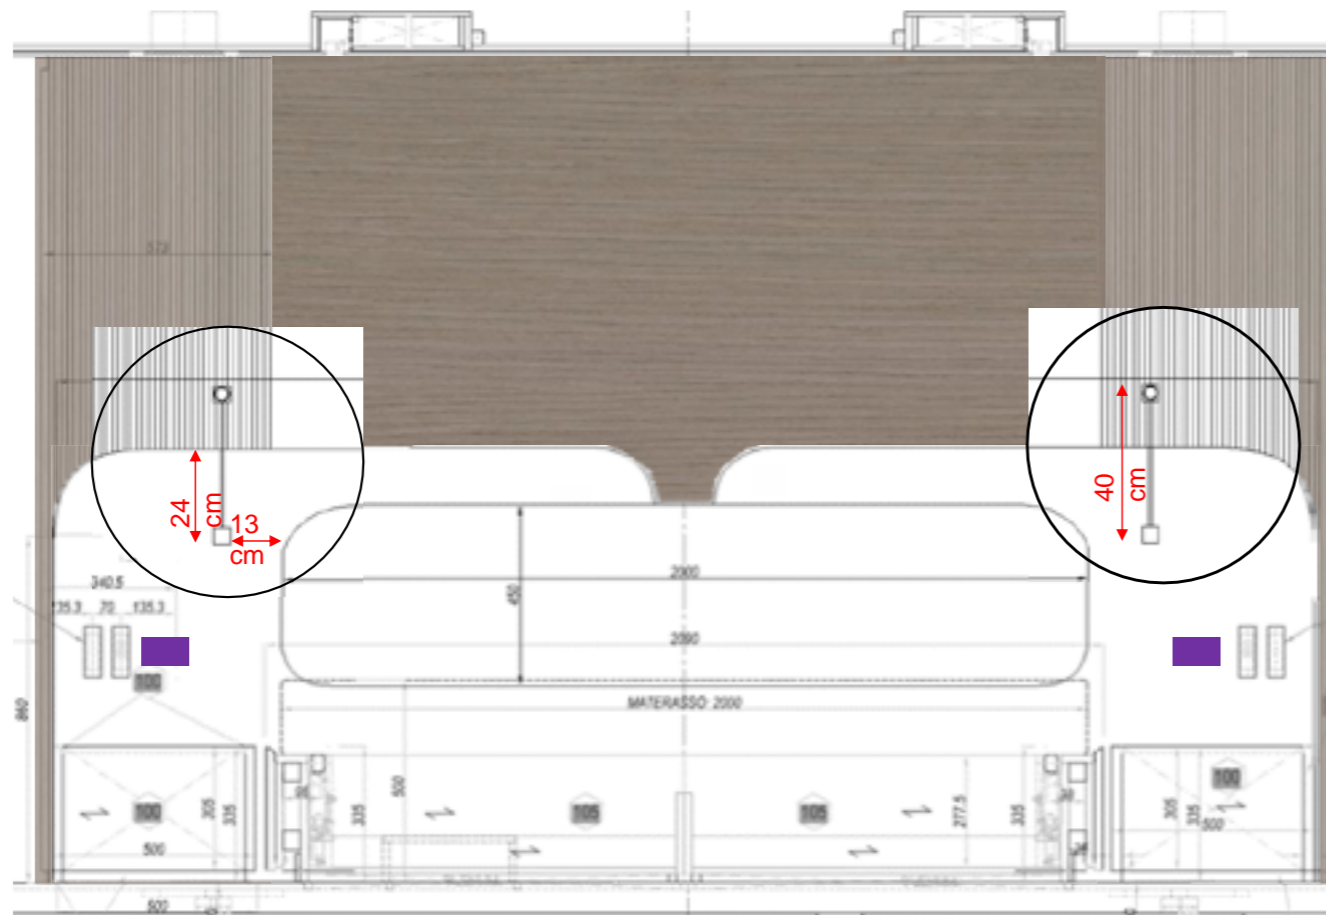

READINGLIGHTS_OPT

MODC UPIDOQ BY BCM
BLACKS ATIN NICKEL