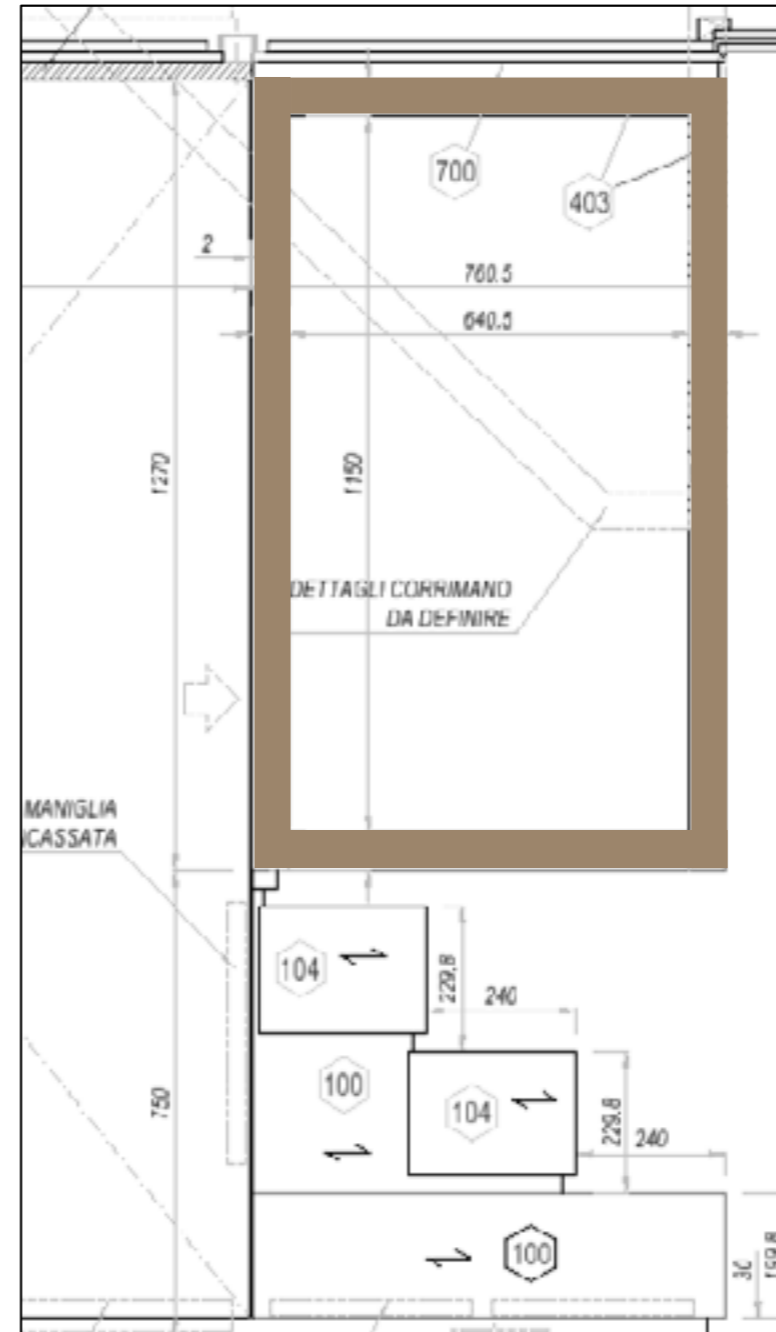

INDICATIVE PICTURE

NICHE IN MAIN SALON_OPT
LACQUERED COL. EARTH 667