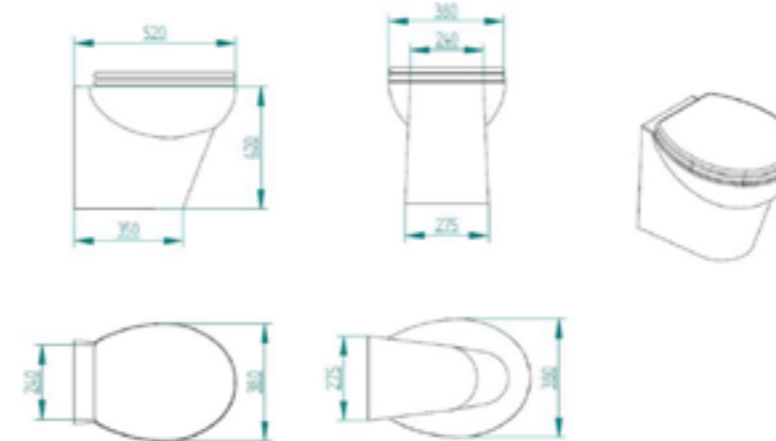

6. CEILING_STD
LACQUERED MATT WOOD
NCS-S 1002 Y50R

MAIN DECKU

PPER DECK

LOWER DECK

TOTO WC DIFF FROM STD

PLANUS STILO C/UGELLO

MASTER BATHROOM (2 PCS) +
LD MATHROOMS (4 PCS) + DAY
TOILET(1 PCS)+ 3 (PCS) CREW