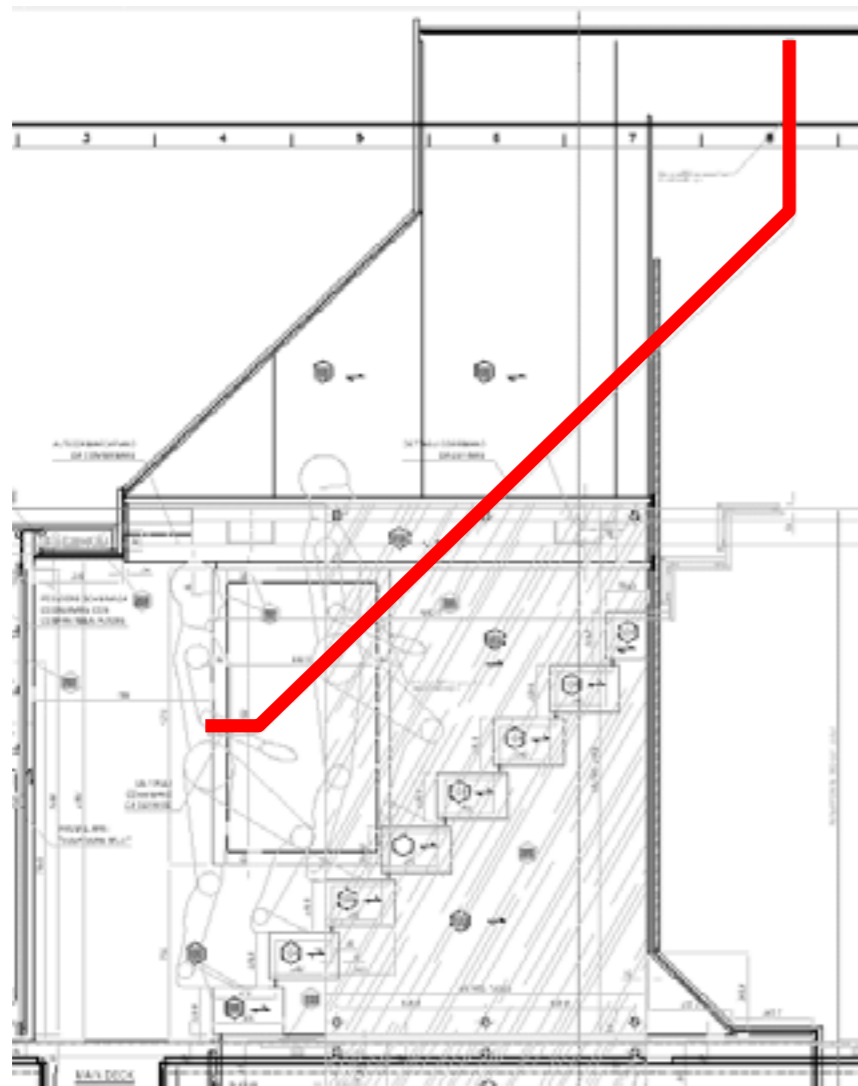

HANDRAIL FROM UD TO MD