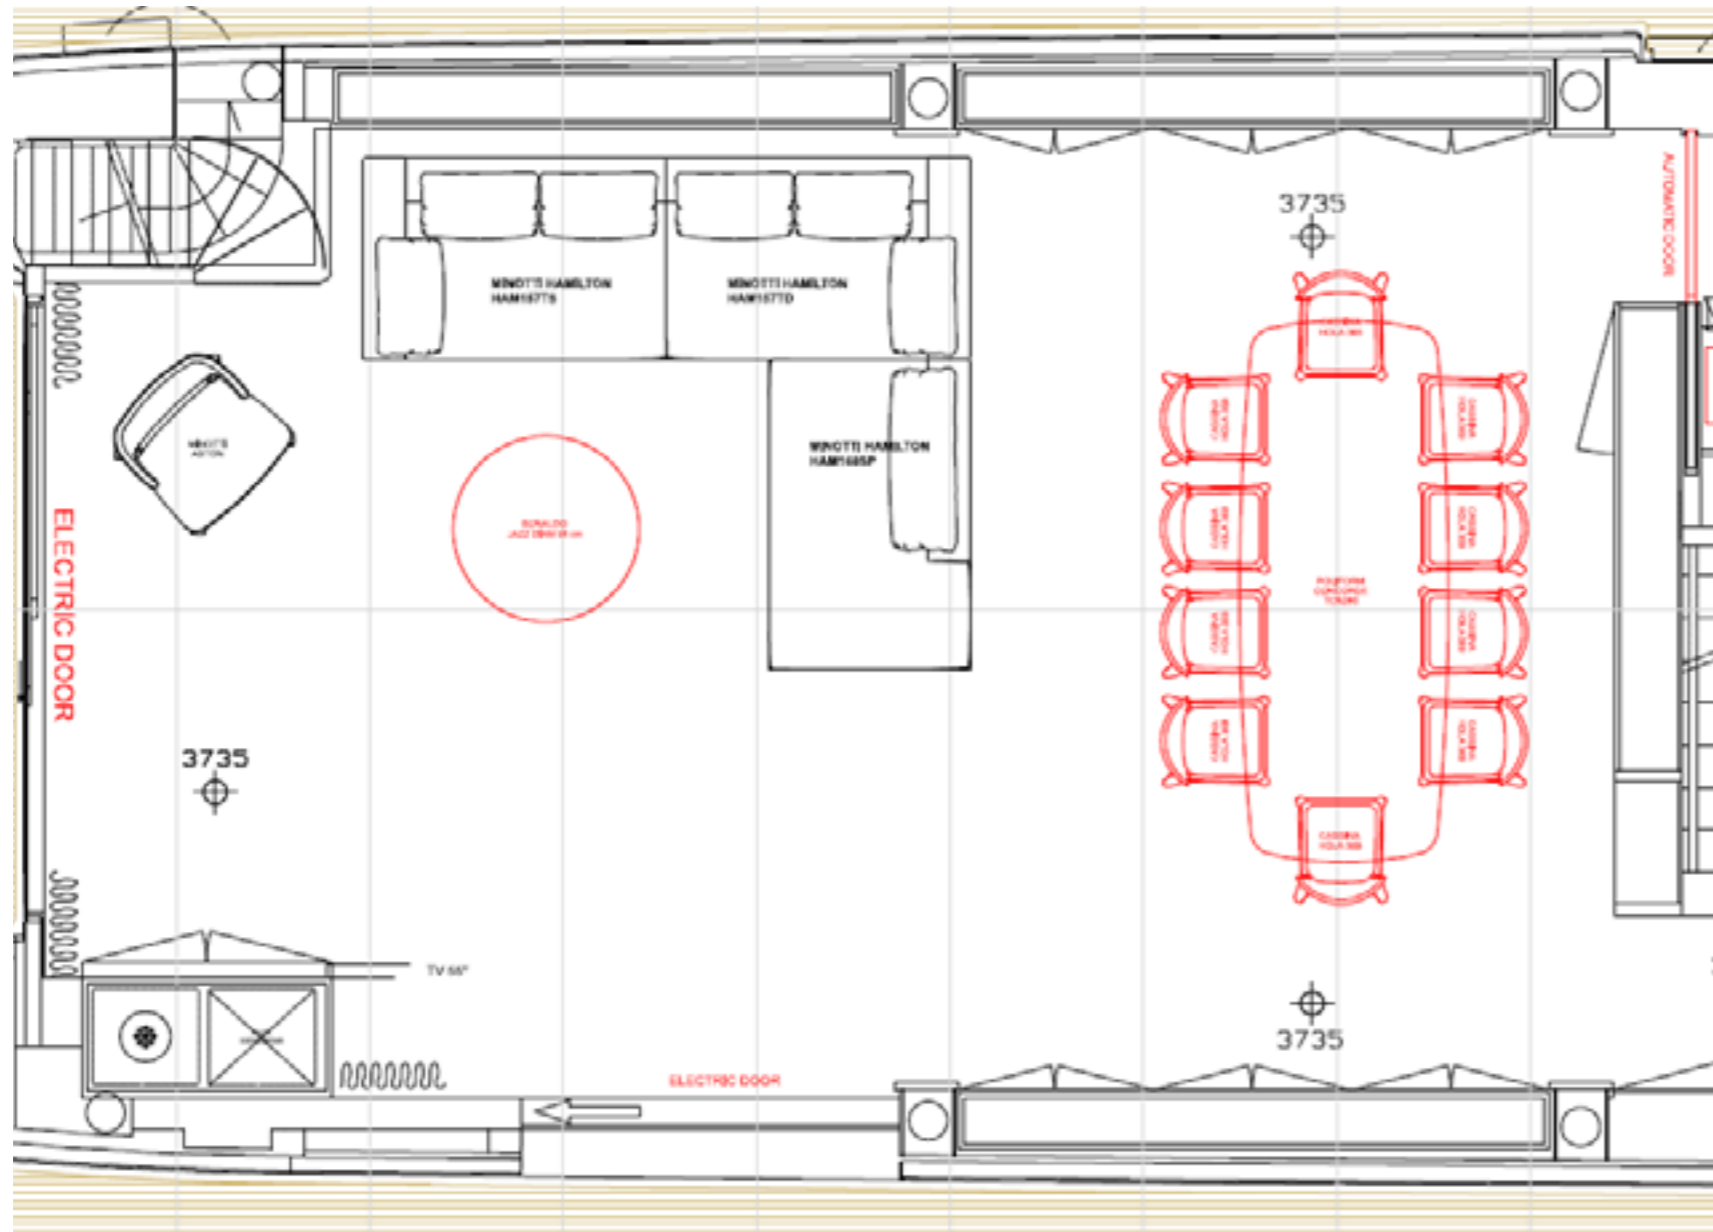

CUSTOM LINE
EXCLUSIVE DEALER

**PETREL GLOBAL SHIPS
& BOATS TRADING LLC**

Office 621, 6th Floor Block A, Business Village,
Port-Saeed Deira, Dubai UAE
www.petrel-global.com., tel.: +971 52 821 6411

33 #35

53