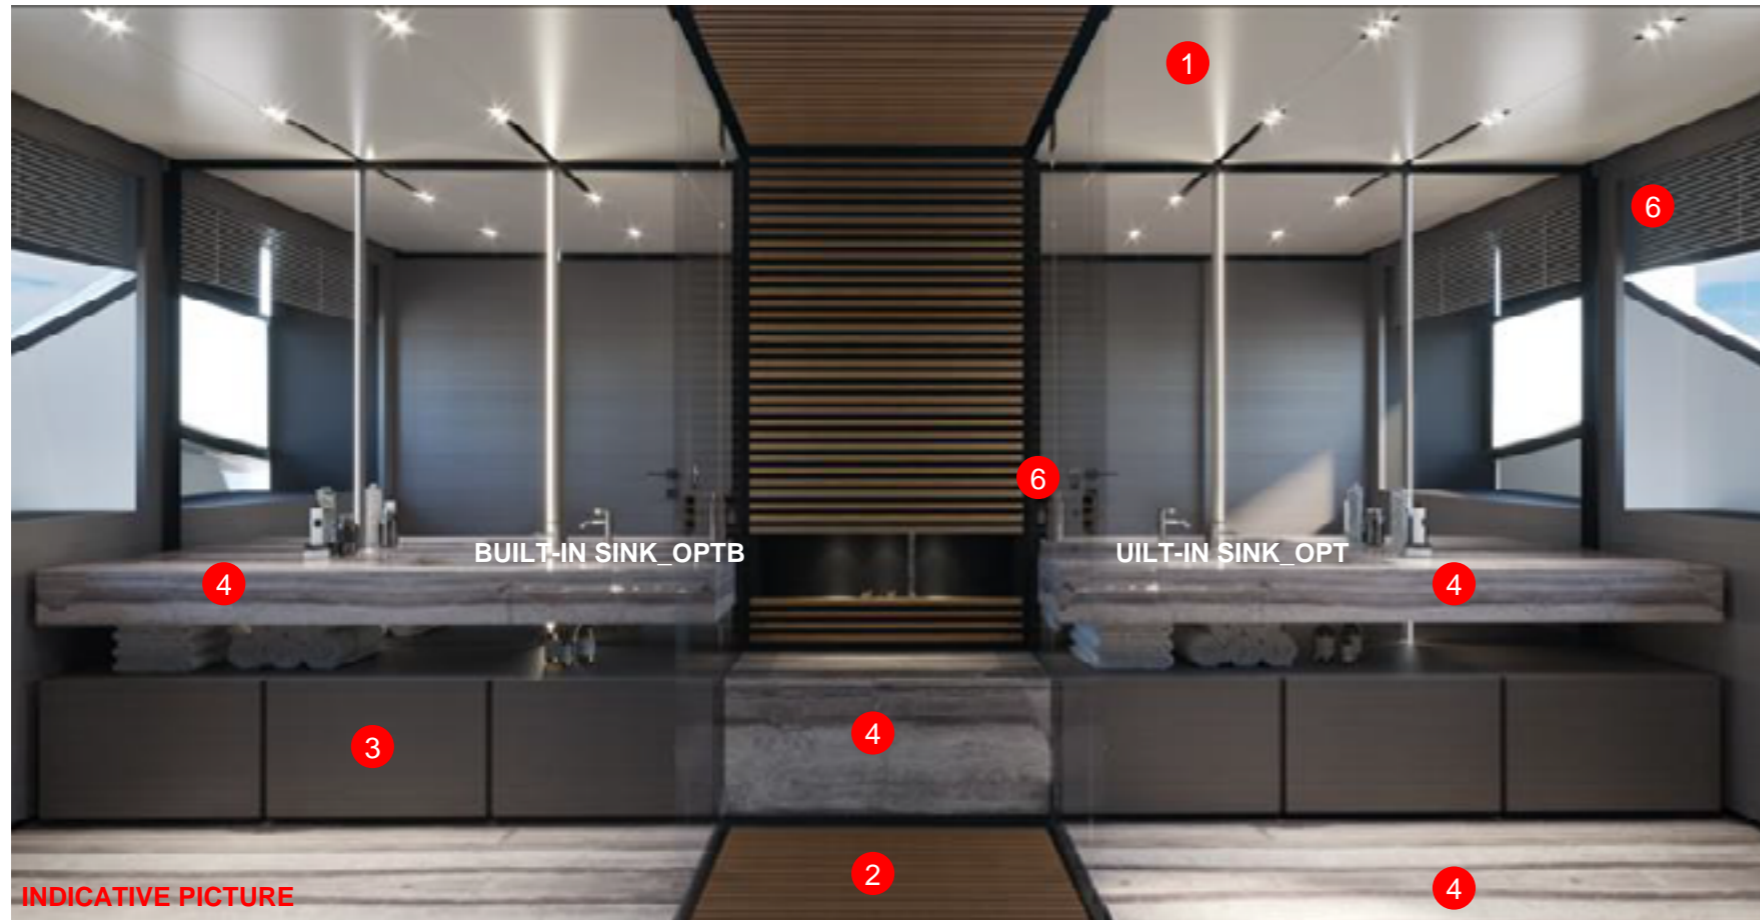

OPTIONAL LAYOUT WITH BUILT-IN SINK AND EXTENDED TOPS

INDICATIVE PICTURE

1. CIELING_STD
LACQUERED WOOD
NCS S 1002 Y 50 R

2. SHOWER FLOOR_STD
Natural teak

3. BOAT WOOD_STD
ALPI LIGNUM
XILO STRIPED XL
SAND 18.06

4. SHELF, SHOWER BENCH,
BATHROOM FLOOR_STD
In marble TRAVERTINO
BIANCO

5. VENETIAN BLINDS_STD
In lacquered wood

6. FURNITURE WALLS_STD
In black lacquered wood