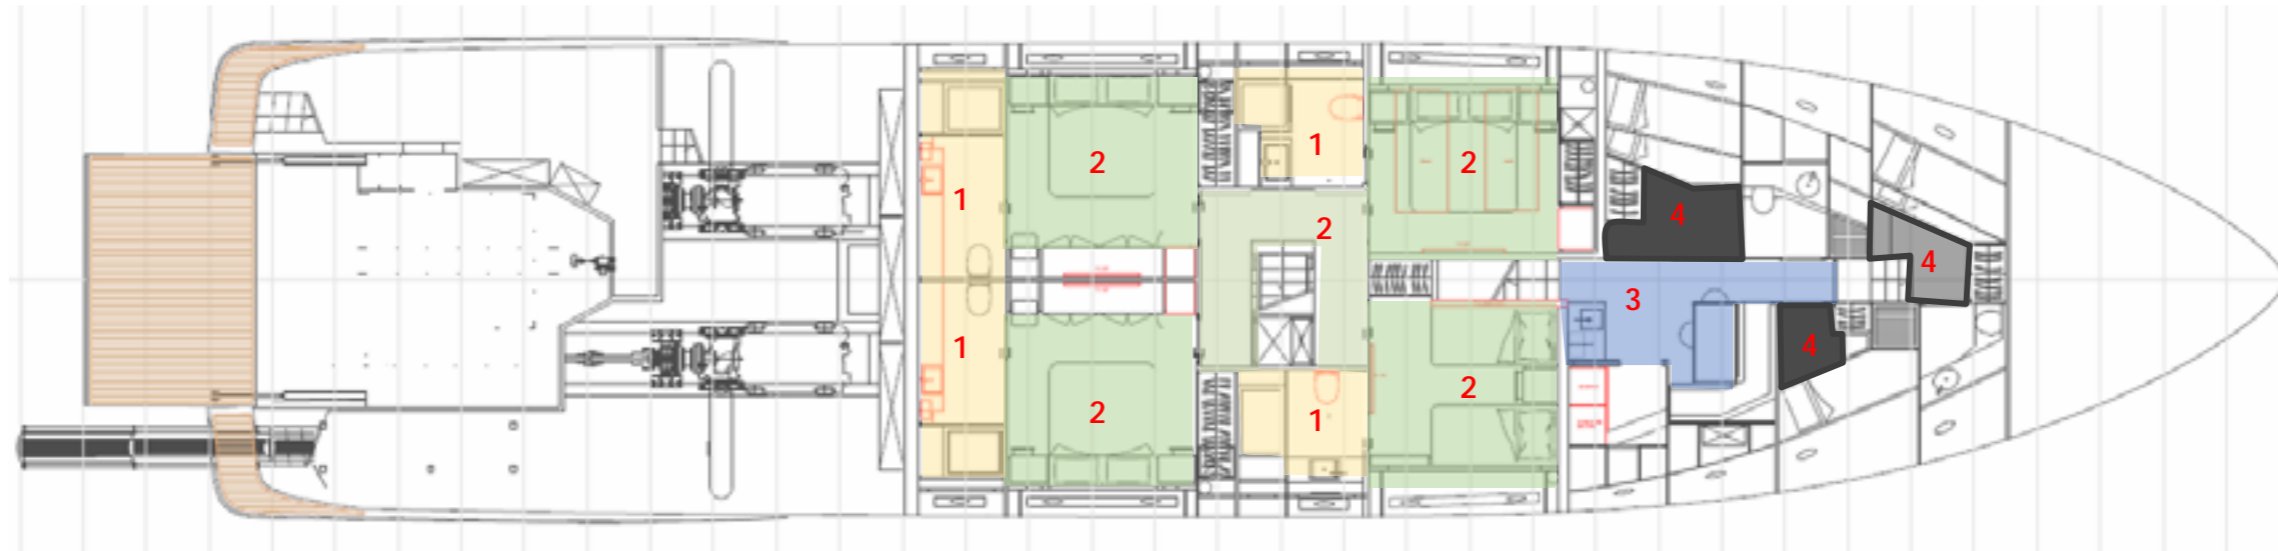

1_Wood floor_OPT

2_Carpet_OPT

3_Vinyl Floor _STD

4_crewa reac abins_STD

1. BOAT WOOD

in ALPI LIGNUM
XILO STRIPED XL SAND
18.06

2. CEILING_STD

In lacquered wood matt
NCS-S 1002 Y50R