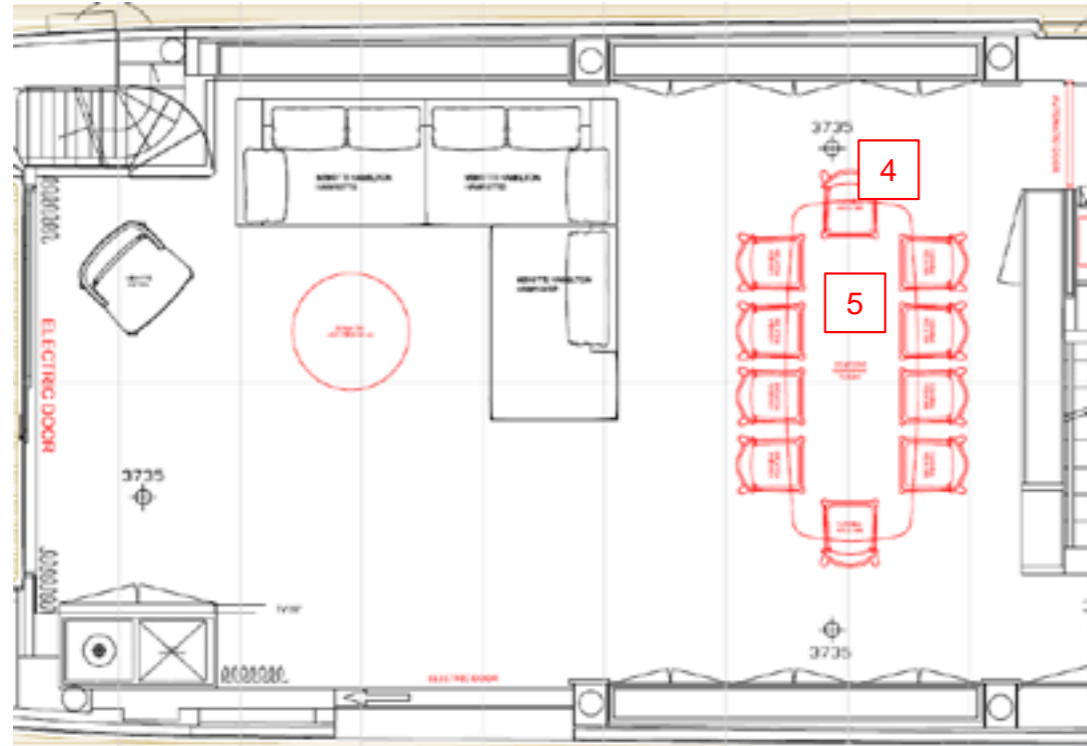

JAZZ - diam 96 cm
 Top: calacatta macchia vecchia silk finishing
 Structure: supreme anthracite

3_ARMCHAIR_STD

MINOTTI

ASTON – WITHOUT ARMREST
 FABRIC: BLEND 10 PRUGNA cat G
 STRUCTURE: POLISHED ALUMINIUM PEWTER