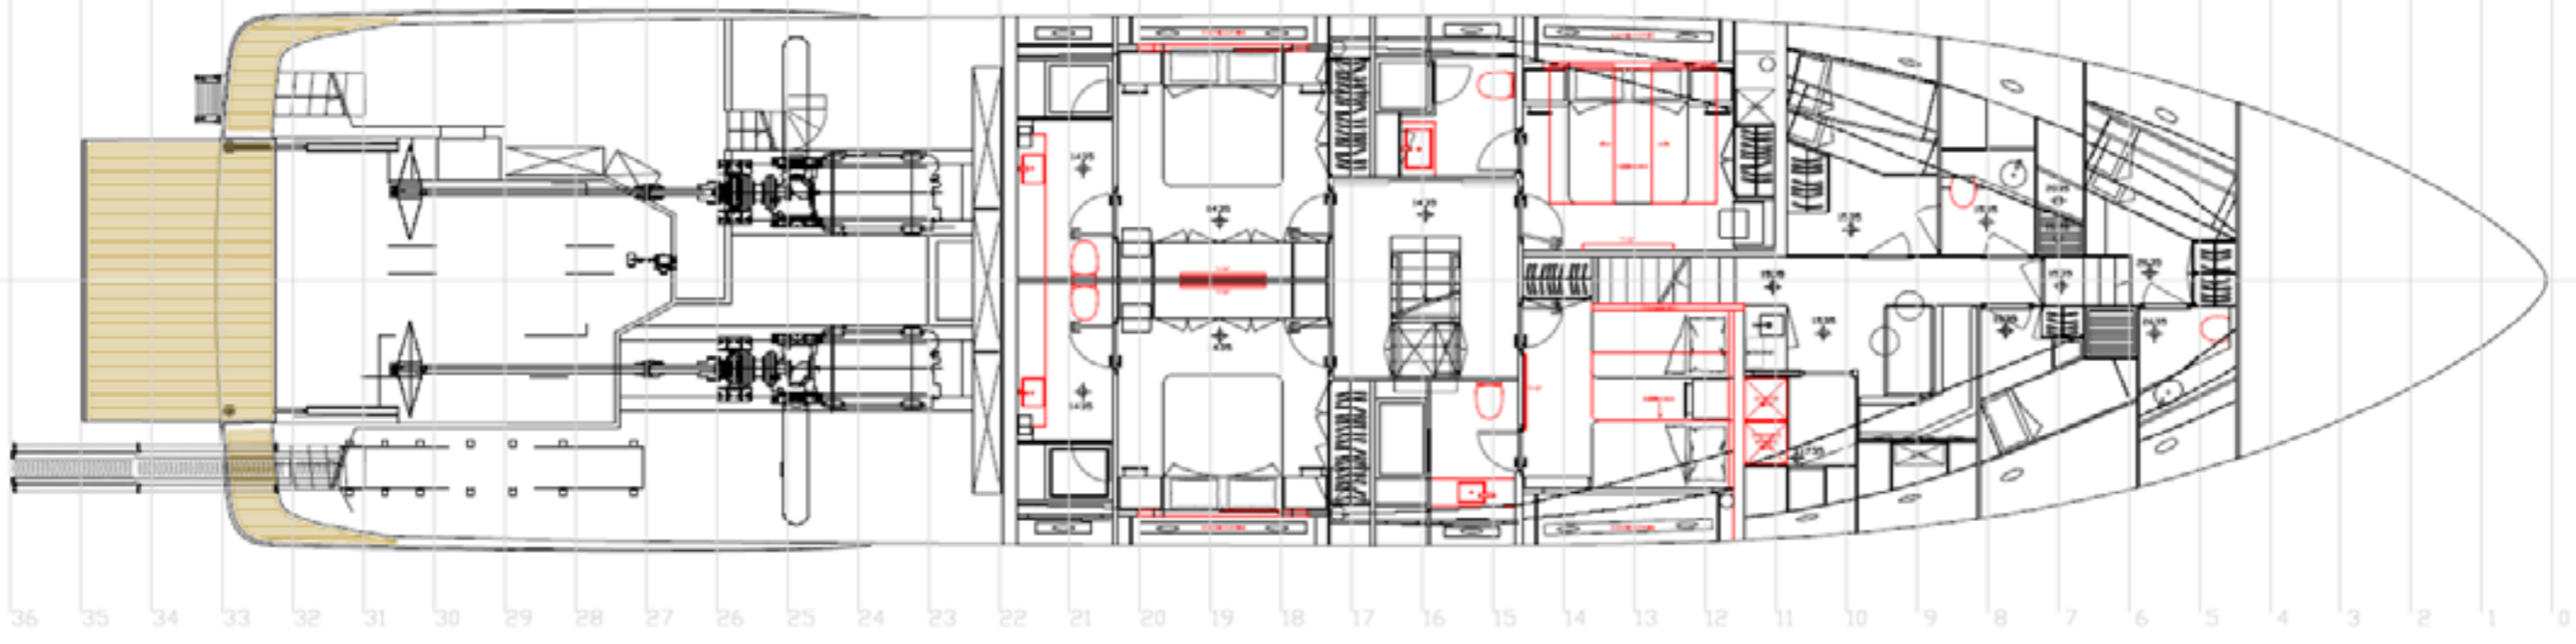

CUSTOM LINE
EXCLUSIVE DEALER

**PETREL GLOBAL SHIPS
& BOATS TRADING LLC**

Office 621, 6th Floor Block A, Business Village,
Port-Saeed Deira, Dubai UAE
www.petrel-global.com, tel.: +971 52 821 6411

33 #35

36