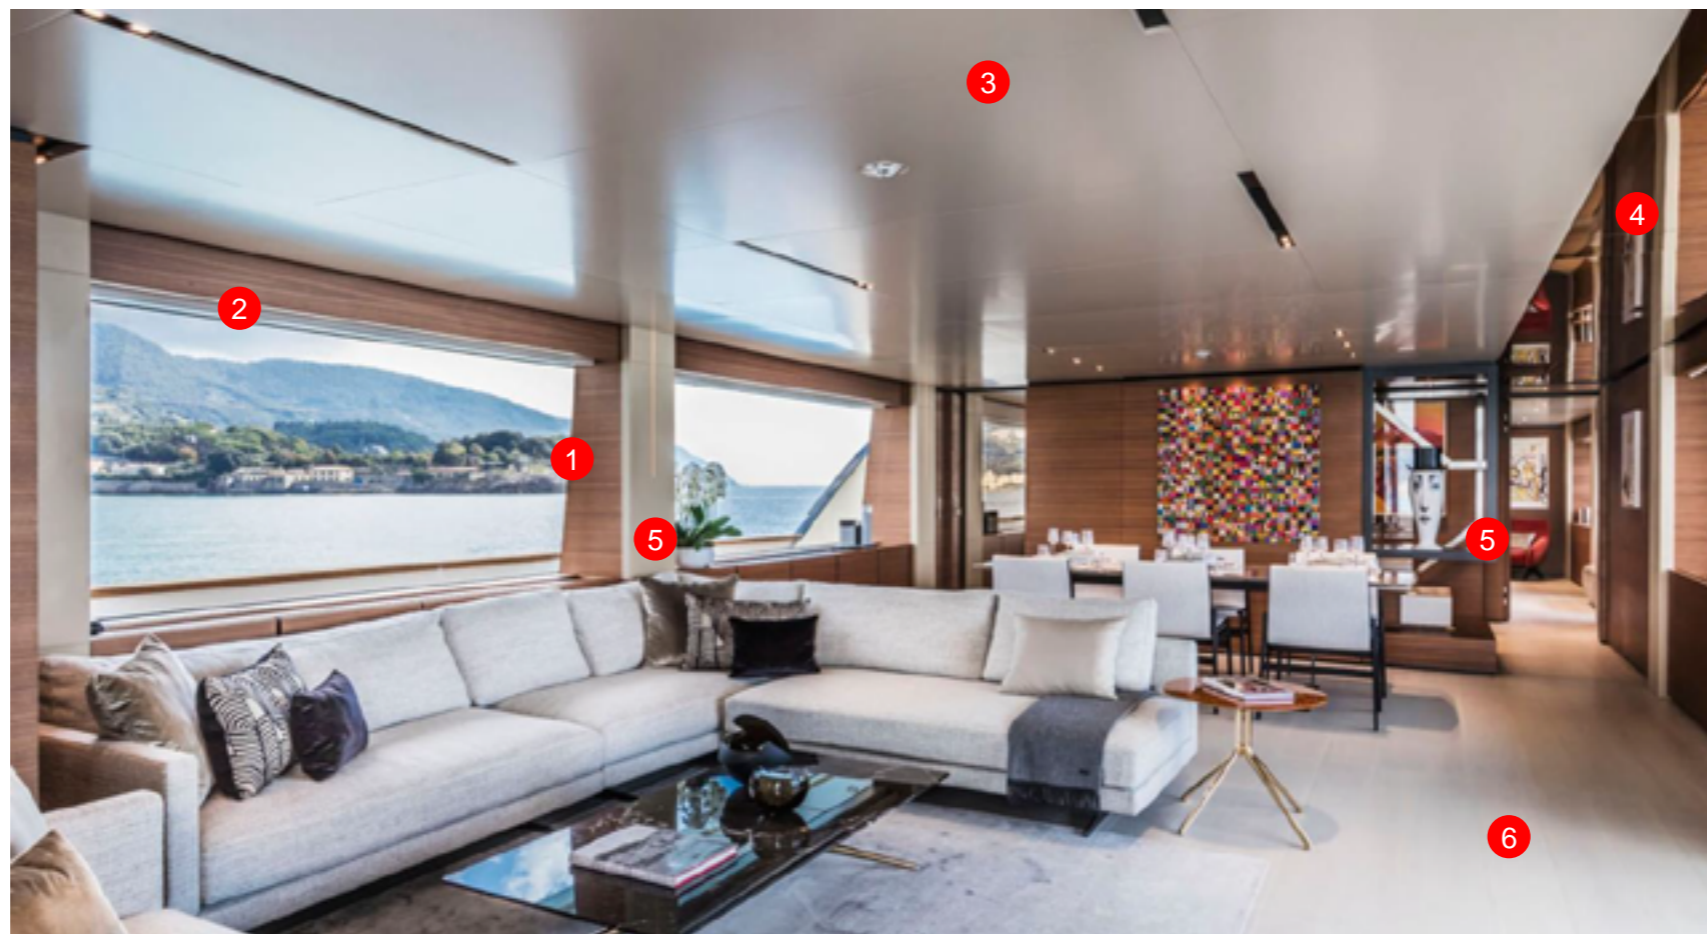

1. BOAT WOOD

in ALPI LIGNUM
XILO STRIPED XL SAND 18.06

2. CURTAIN_STD

(roman blind)
ZR SLOW
10665 982

3. CEILING_STD

LACQUERED WOOD
NCS-S 1002 Y50R

INDICATIVE PICTURE

4. MIRROR ON CEILING_STD

BRONZE MIRROR

**5. LACQUERED COLUMNS
AND BOW NICHE**

COLOR EARTH 667

6. FLOOR_OPT

BRUSHED BLONDE WALNUT
NOBSP344E