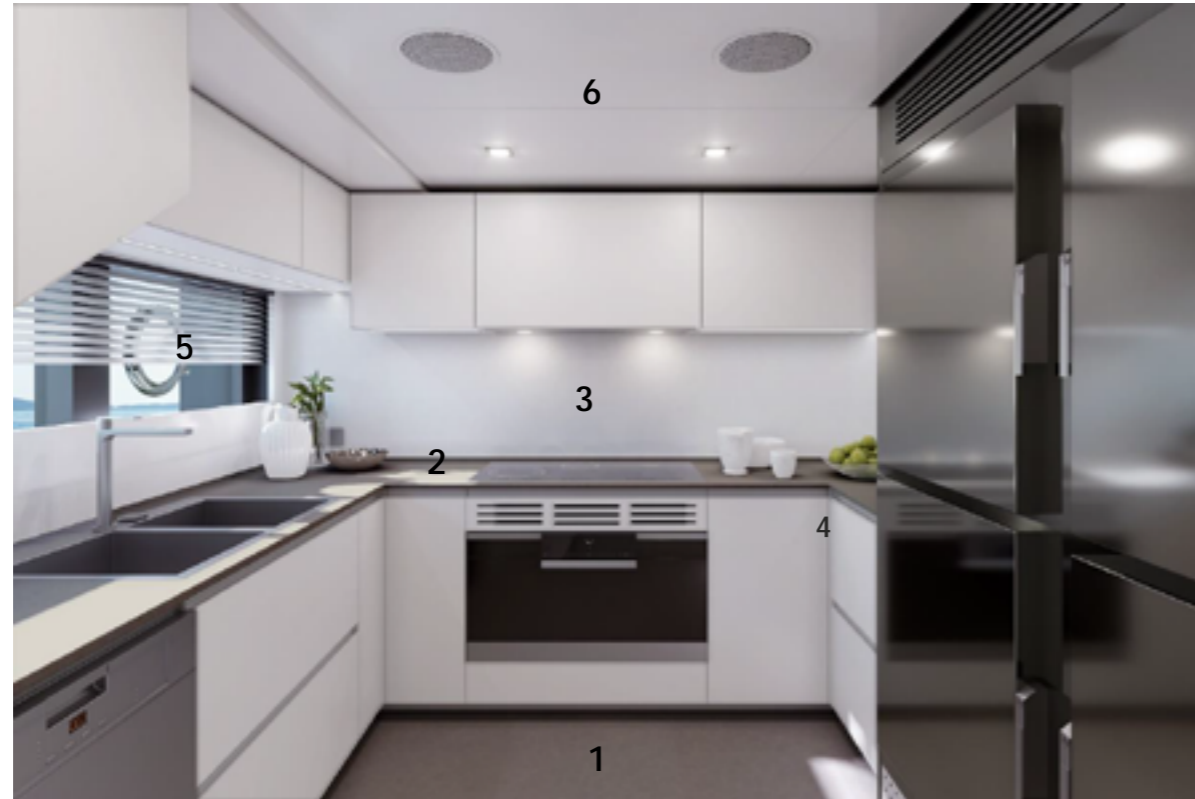

INDICATIVE PICTURE