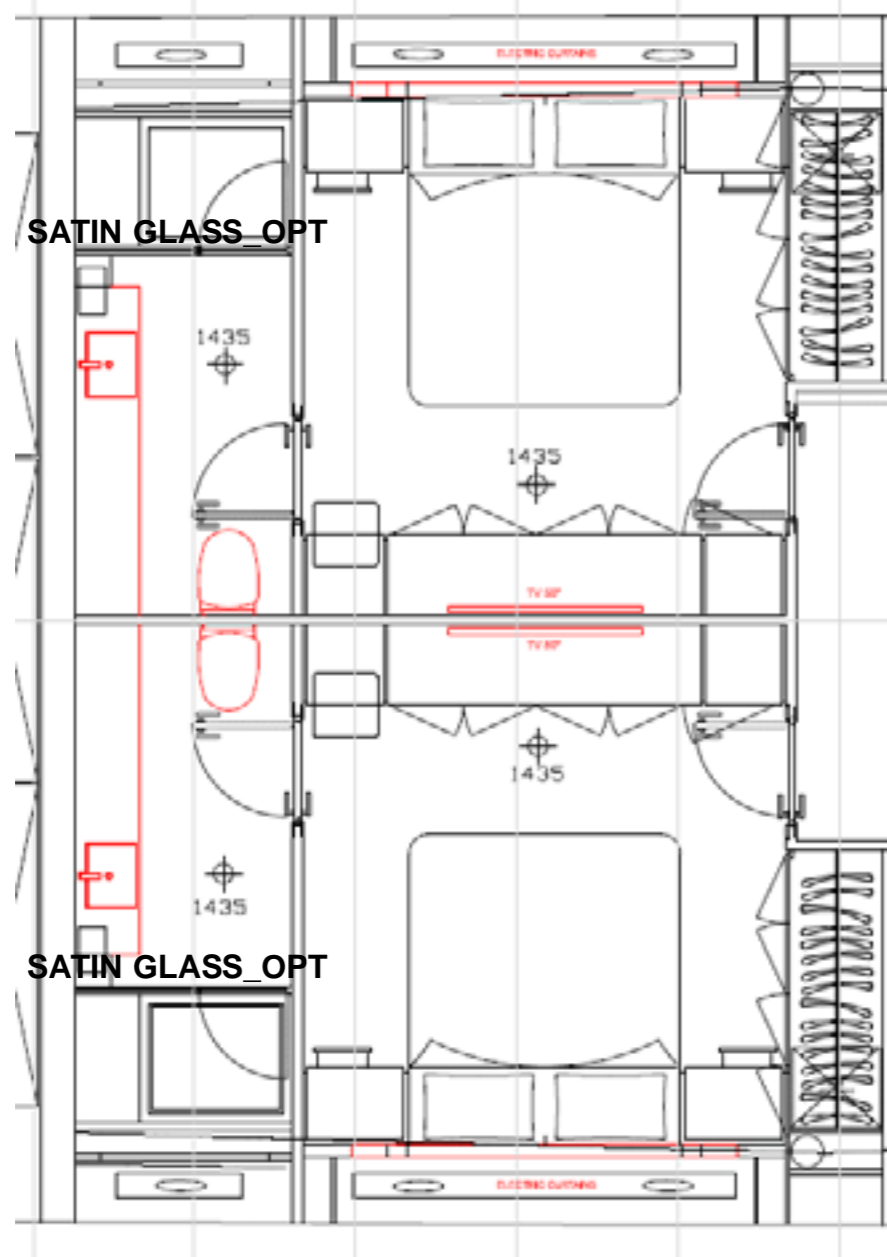

6. CURTAIN_STD

(roman blind)
ZR SLOW
10665 982

**7. TVF RAME, BED HEADBOARD,
BED FRAME AND OTTOMAN_STD**

UPHOLSTERY IN LEATHER
MASTROTTO LINEA COLOR 666
GHIACCIO

OPTIONAL LAYOUT WITH BUILT-IN SINK AND EXTENDED TOPS