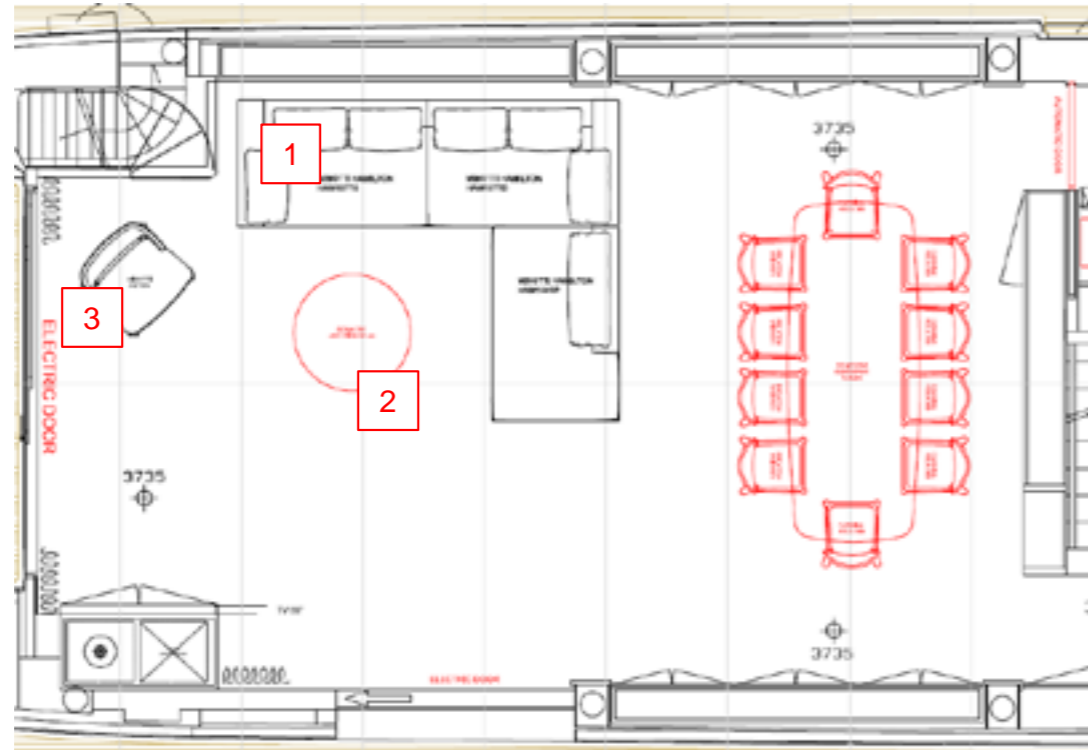

33 #35

53

1_SOFA "L" SHAPE_STD

MINOTTI

HAMILTON – (mod. HAM157TS + HAM157TD + HAM160SP)
 FABRIC SEAT AND BACK CUSHIONS: Orion 01 bianco cat G
 STRUCTURE: BLACK NICKEL
Decorative cushions not included

2_COFFE TABLE_STD
BONALDO