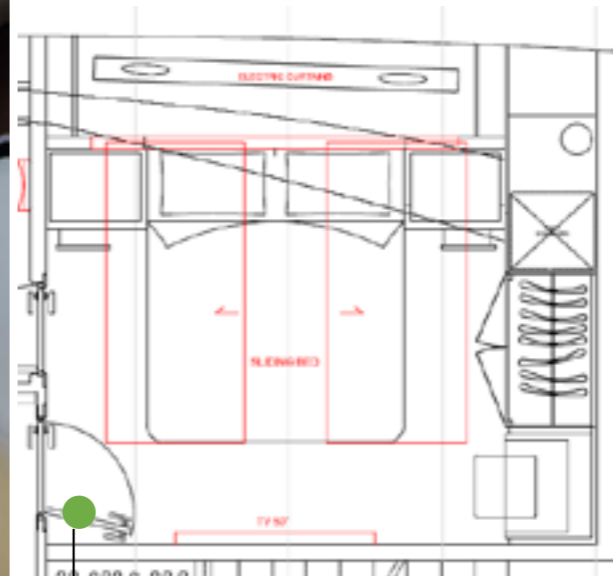

1. BOAT WOOD

in ALPI LIGNUM
XILO STRIPED XL SAND
18.06

2. CEILING_STD

In lacquered wood
NCS-S 1002 Y50R

3. CARPET_OPT

Mod. JAB AMAZE 3730/072

4. COLUMNS

LACQUERED MATT WOOD
COL. GHIACCIO 666

**5. CEILING BACK
FRAMES_STD**

In lacquered NCS S 8500 N
(black matt)

6. CURTAIN_STD

(roman blind)
ZR SLOW
10665 982

**7. TVF RAME, BED HEADBOARD AND
BED FRAME _STD**

UPHOLSTERY IN LEATHER
MASTROTTO LINEA COLOR 666
GHIACCIO

ADDITIONAL MIRROR
BEHIND THE DOOR_OPT