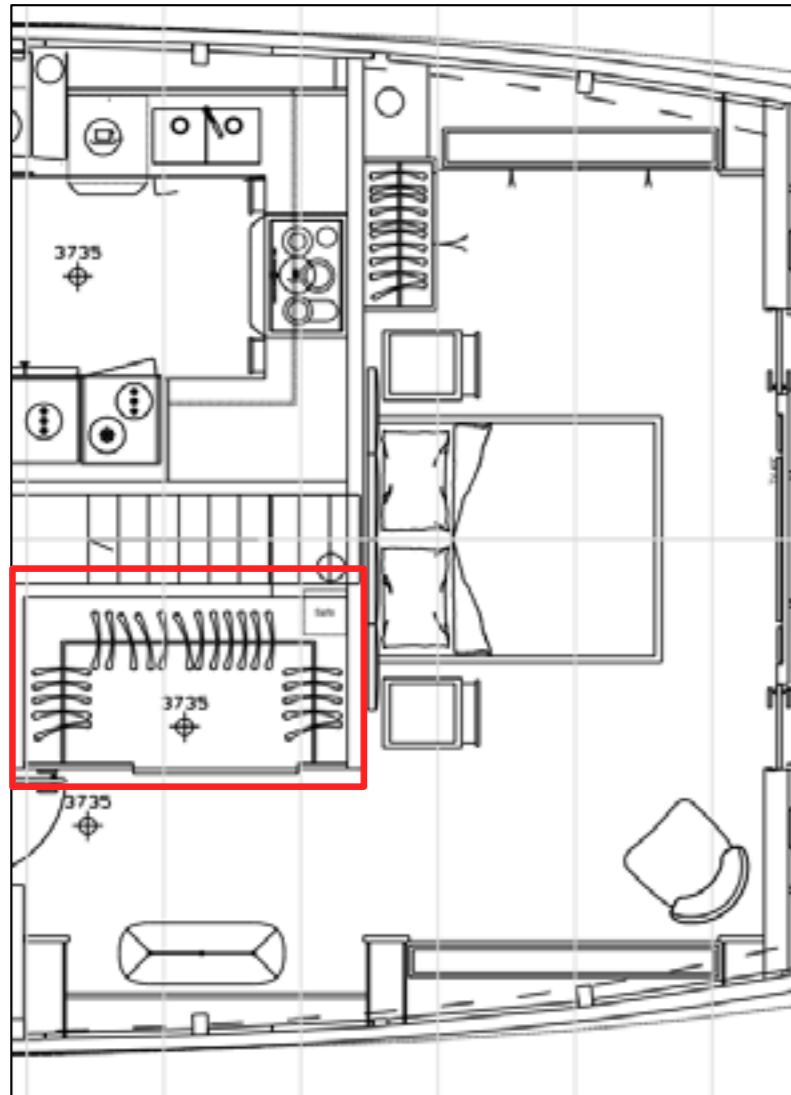

CUSTOM DESK_OPT

in boatwood in master office with central vanity in leather
mastrotto linea 667, side drawers in boat wood

vanity in leather
linea 667 EARTH

Small drawers
in boat wood

WARDROBE IN MASTER CABIN