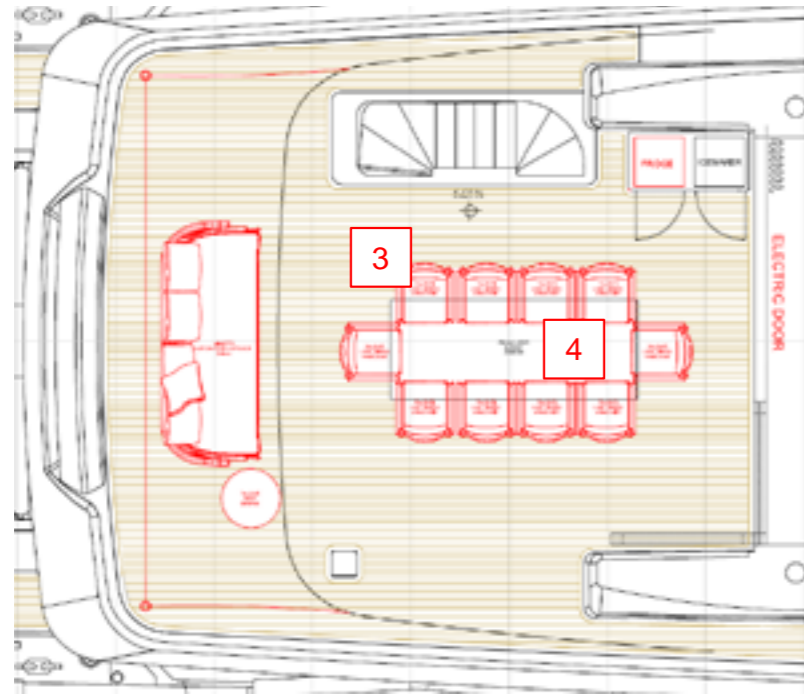

2_ COFFEE TABLE_STD
TALENTI
 REEF DIAM 60 cm

COL. RED

3_ 10x CHAIRS_STD
TALENTI
 LAKE

FABRIC: C96W
 STRUCTURE: A12 ALUMINUM WHITE
 BELT: B2 LIGHT GREY

4_ DINING TABLE_OPT
ETHIMO
 PLAY XL 274 x 99

TOP: TEAK
 STRUCTURE: WHITE METAL