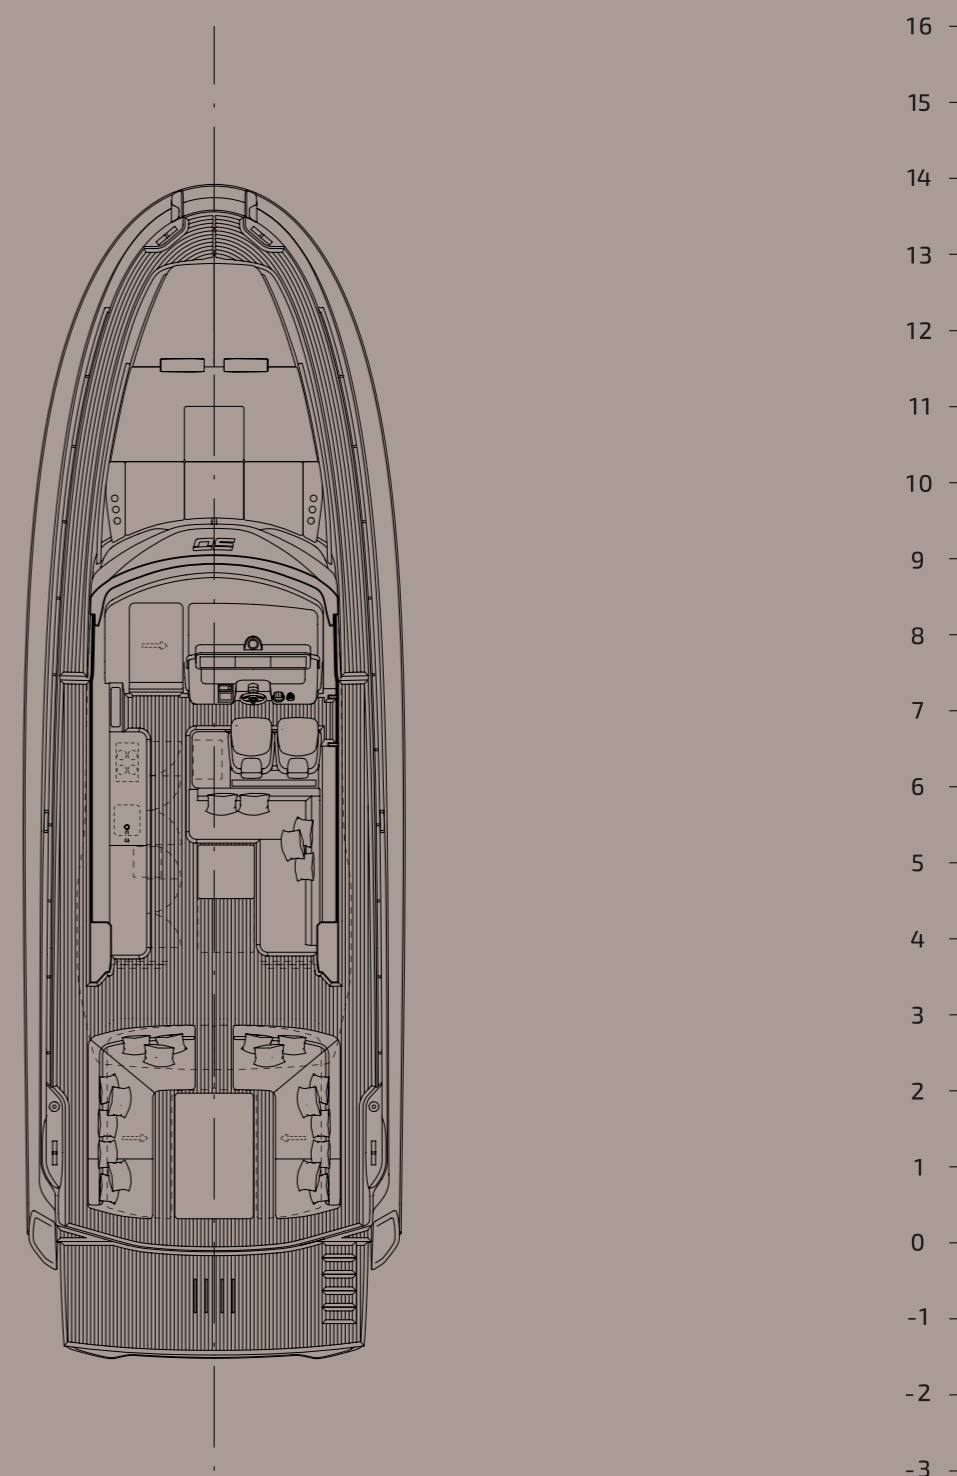

MAIN DECK - STERN LOUNGE

**PETREL GLOBAL SHIPS
& BOATS TRADING LLC**

Office 621, 6th Floor Block A, Business Village.
Port-Saeed Deira, Dubai UAE
www.petrel-global.com, tel.: +971 52 821 6411

REBEL 50^G