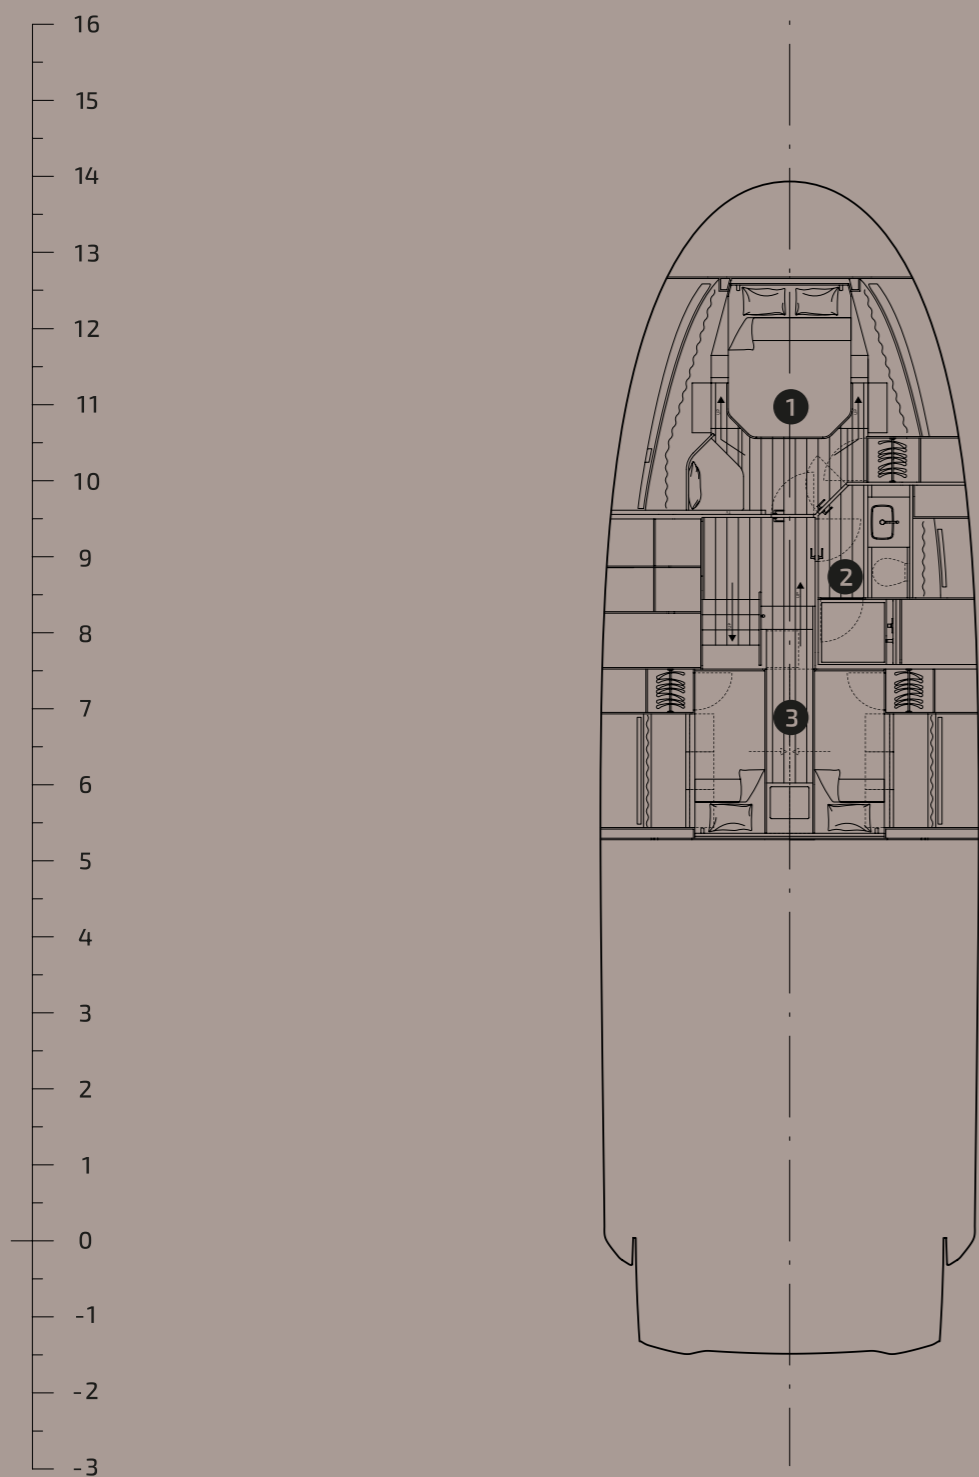

REBEL 50^G

MAIN DECK 2 CABIN

- 1 MASTER CABIN
- 2 BATHROOM
- 3 VIP CABIN