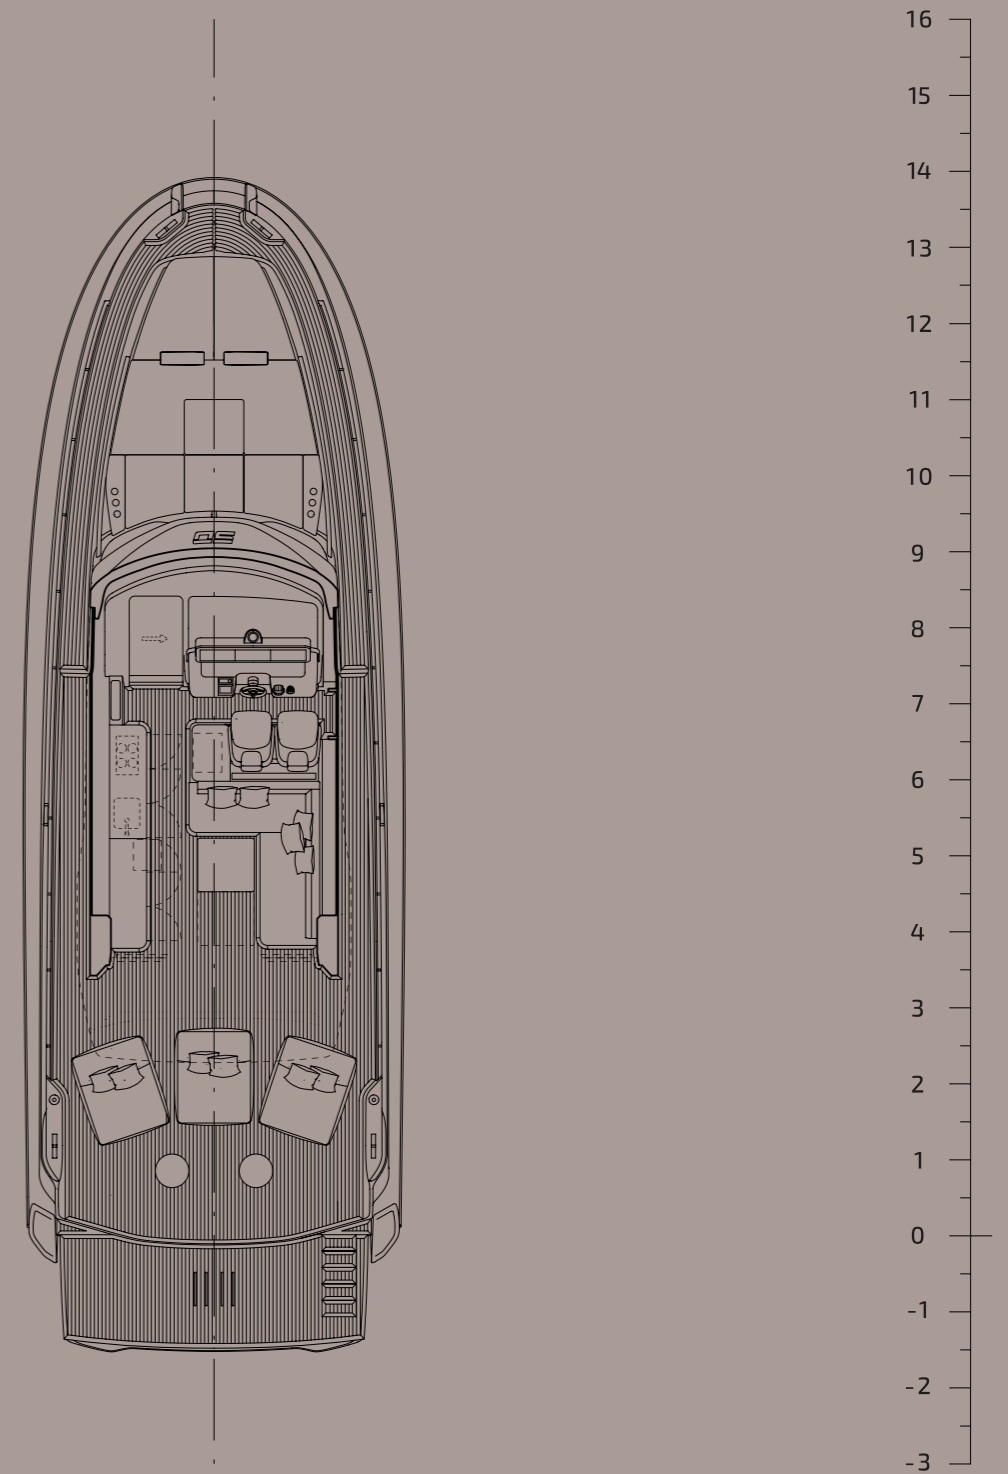

MAIN DECK - FREE STANDING

**PETREL GLOBAL SHIPS
& BOATS TRADING LLC**

Office 621, 6th Floor Block A, Business Village.
Port-Saeed Deira, Dubai UAE
www.petrel-global.com, tel.: +971 52 821 6411

REBEL 50^G