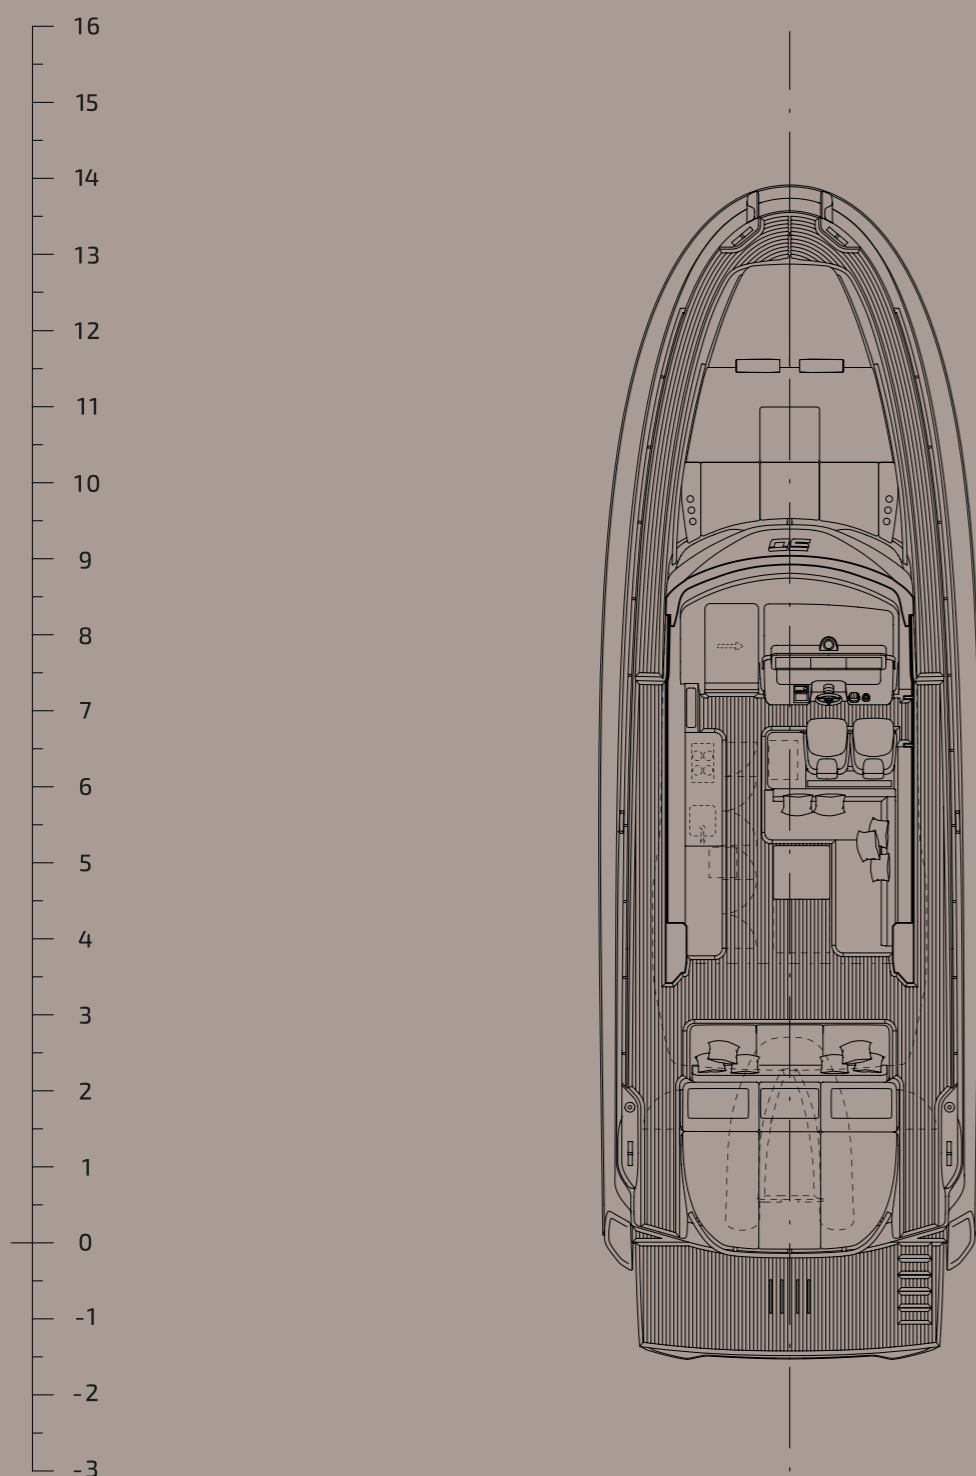

REBEL 50^G

MAIN DECK - GARAGE / SUNPAD