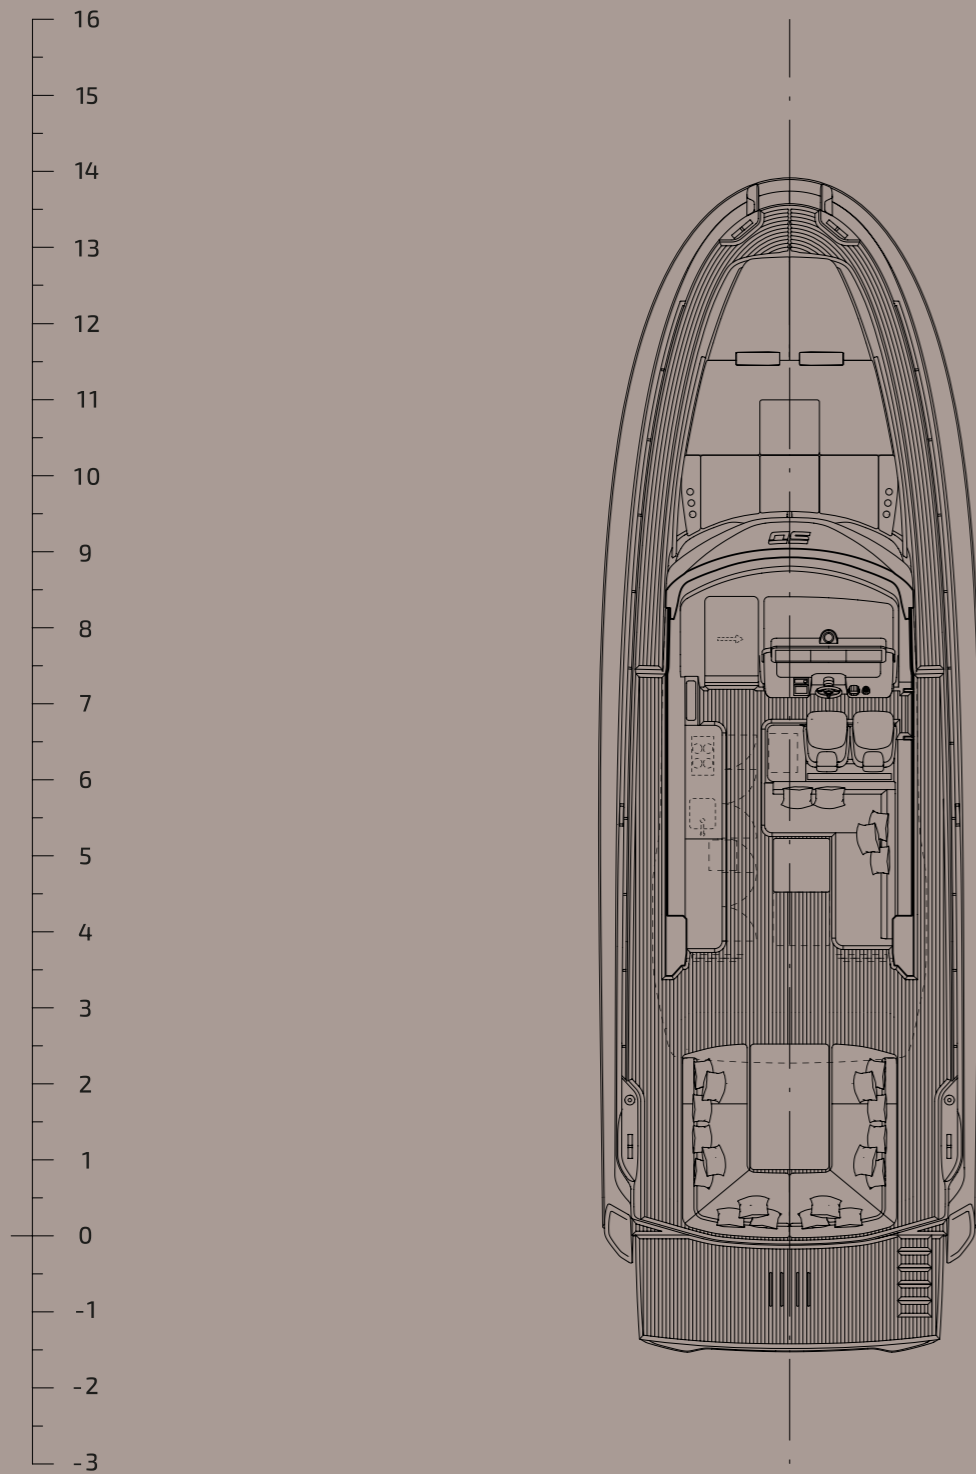

REBEL 50^G

MAIN DECK - FORWARD LOUNGE