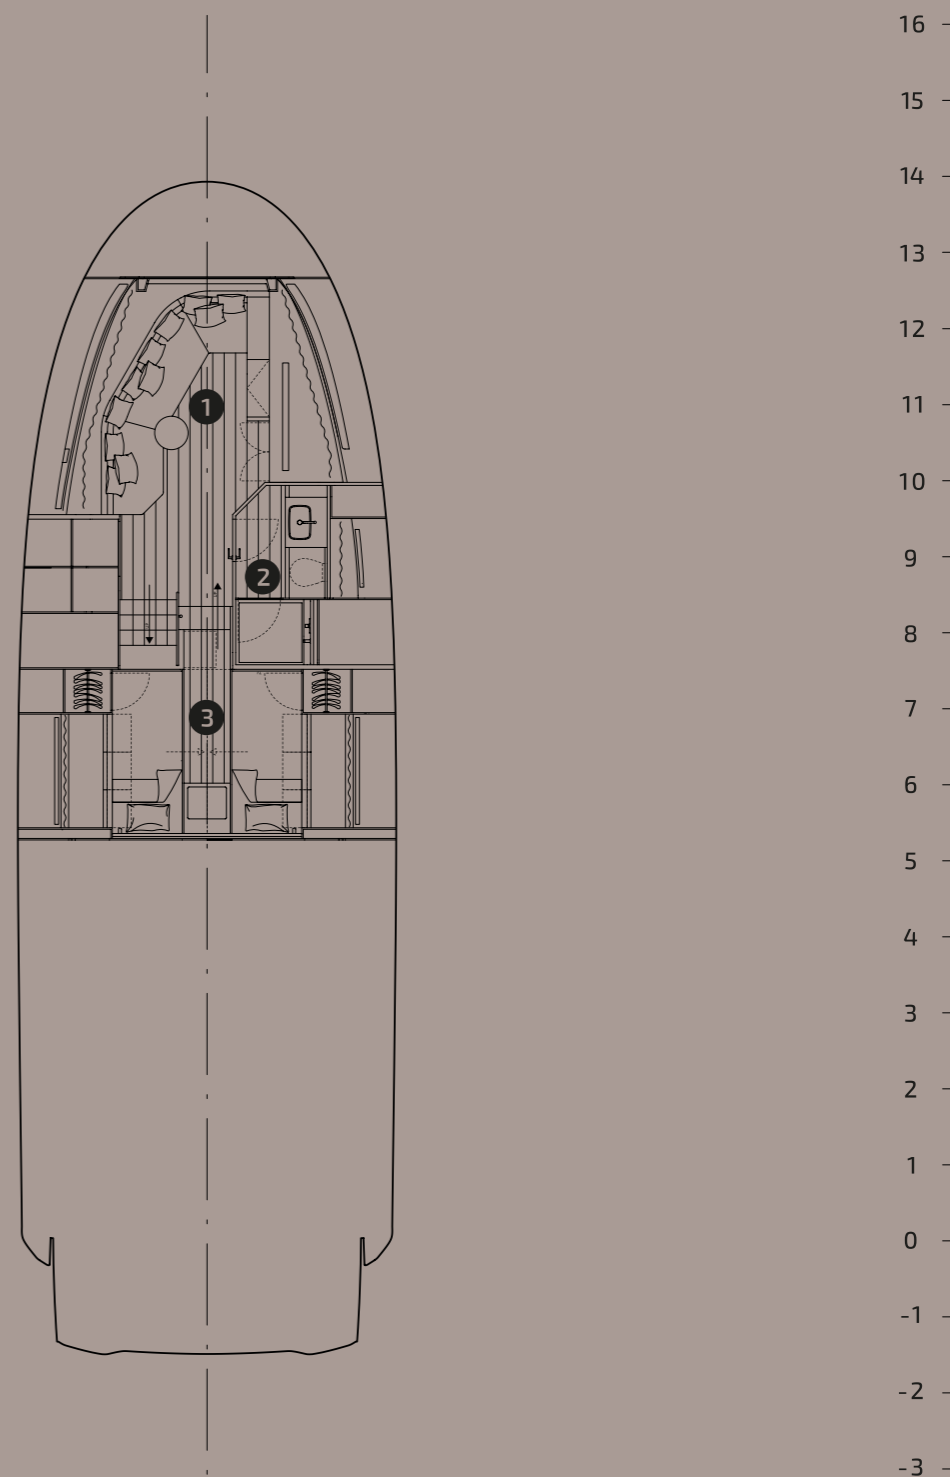

REBEL 50^G

REBEL 50^G

MAIN DECK 2 CABIN

- 1 MASTER CABIN
- 2 BATHROOM
- 3 VIP CABIN

MAIN DECK LIVING

- 1 LIVING
- 2 BATHROOM
- 3 CABIN

**PETREL GLOBAL SHIPS
& BOATS TRADING LLC**

Office 621, 6th Floor Block A, Business Village.
Port-Saeed Deira, Dubai UAE
www.petrel-global.com, tel.: +971 52 821 6411

REBEL 50^G

REBEL 50^G

INBOARD

TECHNICAL CHARACTERISTICS	INBOARD
Overall length	15.30 m
EC certifying length	N.A.
Max Beam	5,05 m
Draft to the prop	0,83 m
Tubes	D share
Hull type	V Hull
Dead rise	15.6°
Dry weight with standard engines	23.0 t
Fuel tank capacity	2x940 L
Water tank capacity	450 L
Waste tank capacity	160 L
Homologation category	CE-B
Person capacity	18
Sleeping accommodation	4
Maximum installable power	1066 kW
Suggested engine	2xVolvo D11-IPS950 720 hp
Transmission	IPS
Max speed	36 kn
Cruise speed	28 kn
Consumption (speed)	200 L/h (28 Kn)
Range at cruise speed	260NM
Project	Sacs Tecnorib
Design	Christian Grande Design Works