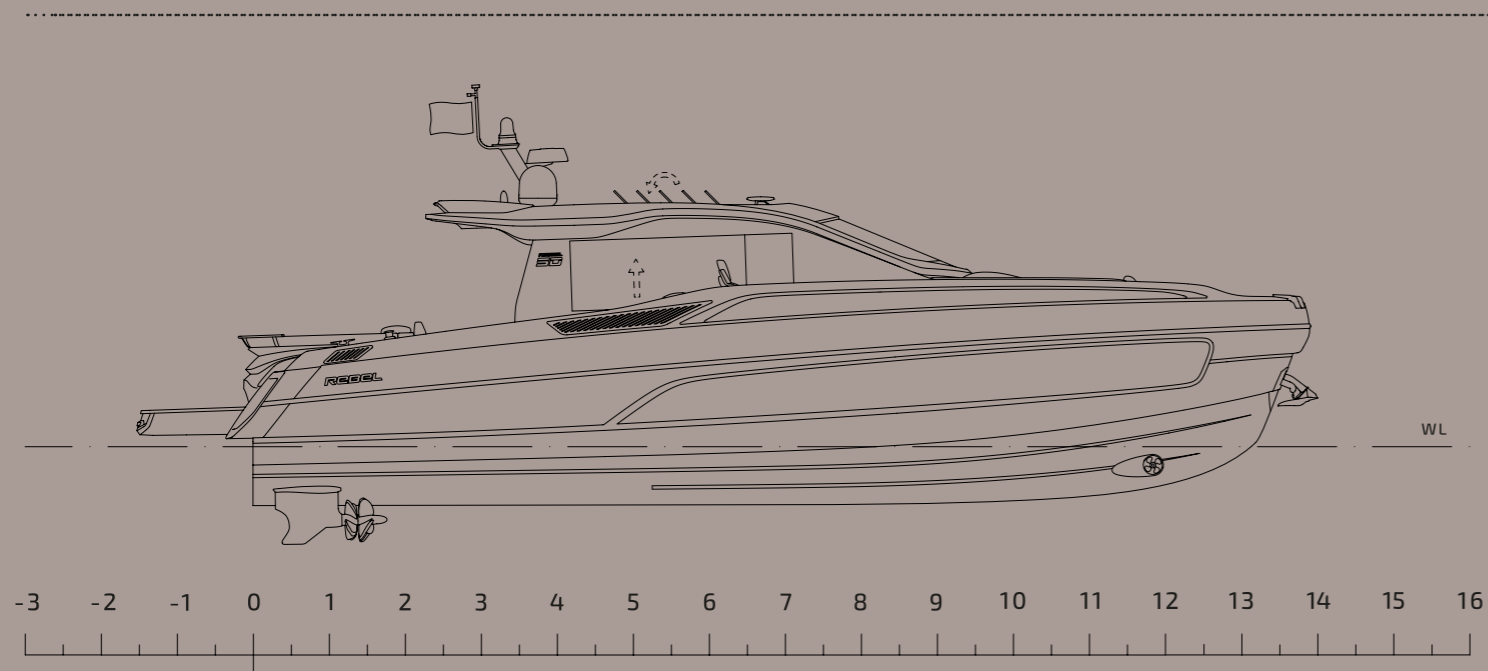

REBEL 50^G

REBEL 50^G

MAIN DECK 2 CABIN

- 1 MASTER CABIN
- 2 BATHROOM
- 3 VIP CABIN

MAIN DECK LIVING

- 1 LIVING
- 2 BATHROOM
- 3 CABIN

**PETREL GLOBAL SHIPS
& BOATS TRADING LLC**

Office 621, 6th Floor Block A, Business Village.
Port-Saeed Deira, Dubai UAE
www.petrel-global.com, tel.: +971 52 821 6411

REBEL 50^G

REBEL 50^G

INBOARD

TECHNICAL CHARACTERISTICS	INBOARD
Overall length	15.30 m
EC certifying length	N.A.
Max Beam	5,05 m
Draft to the prop	0,83 m
Tubes	D share
Hull type	V Hull
Dead rise	15.6°
Dry weight with standard engines	23.0 t
Fuel tank capacity	2x940 L
Water tank capacity	450 L
Waste tank capacity	160 L
Homologation category	CE-B
Person capacity	18
Sleeping accommodation	4
Maximum installable power	1066 kW
Suggested engine	2xVolvo D11-IPS950 720 hp
Transmission	IPS
Max speed	36 kn
Cruise speed	28 kn
Consumption (speed)	200 L/h (28 Kn)
Range at cruise speed	260NM
Project	Sacs Tecnorib
Design	Christian Grande Design Works